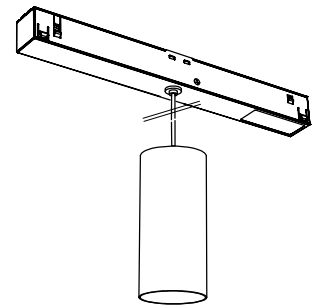

VICTOR 120 SUSP. 48V ADAPTOR

LAMP TYPE	LED
COLOUR TEMP.	2700K
WATTAGE	6W
VOLTAGE	48V
CLASS	1
GEAR	48V INCLUDED

ORDER CODE

BLACK	T104HR1DZL
BRONZE	T104HR1DOE
BRUSHED BRASS	T104HR1DLB
WHITE	T104HR1DWL