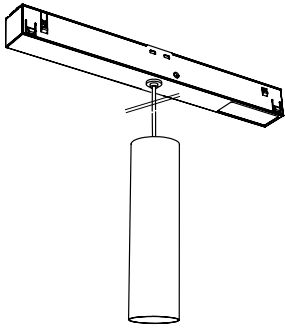

VICTOR 200 SUSP. 48V ADAPTOR

LAMP TYPE	LED
COLOUR TEMP.	2700K
WATTAGE	6W
VOLTAGE	48V
LUMEN	740
GEAR	48V INCLUDED
CLASS	1

ORDER CODE

BLACK	T104HR2DZL
BRONZE	T104HR2DOE
BRUSHED BRASS	T104HR2DLB
WHITE	T104HR2DWL