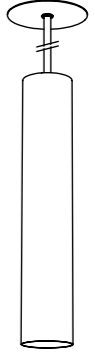

VICTOR 295 SUSP. C1B 9CM

LAMP TYPE	LED
COLOUR TEMP.	2700K
WATTAGE	6W
VOLTAGE	17.3V - 350mA
LUMEN	740
GEAR	NOT INCLUDED
CLASS	1

ORDER CODE

BLACK	T104H9DZL
BRONZE	T104H9DOE
BRUSHED BRASS	T104H9DLB
WHITE	T104H9DWL