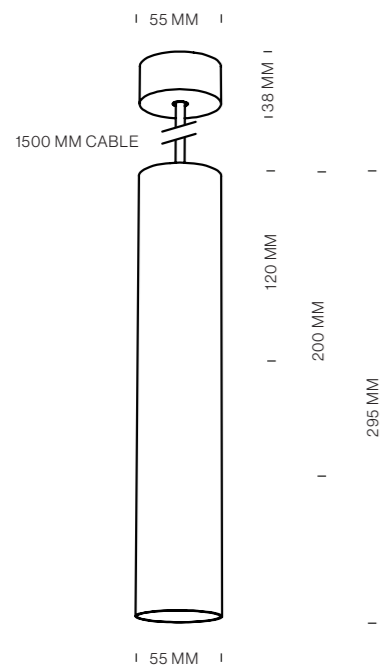

VICTOR SUSPENSION

tossB

PRODUCT INFORMATION

VICTOR 120 SUSP. SB 5,5CM

LAMP TYPE	LED
COLOUR TEMP.	2700K
WATTAGE	6W
VOLTAGE	17.3V - 350mA
LUMEN	740
GEAR	NOT INCLUDED
CLASS	1

ORDER CODE

BLACK	T104H1DZL
BRONZE	T104H1DOE
BRUSHED BRASS	T104H1DLB
WHITE	T104H1DWL

VICTOR 200 SUSP. SB 5,5CM

LAMP TYPE	LED
COLOUR TEMP.	2700K
WATTAGE	6W
VOLTAGE	17.3V - 350mA
LUMEN	740
GEAR	NOT INCLUDED
CLASS	1

ORDER CODE

BLACK	T104H2DZL
BRONZE	T104H2DOE
BRUSHED BRASS	T104H2DLB
WHITE	T104H2DWL

VICTOR 295 SUSP. SB 5,5CM

LAMP TYPE	LED
COLOUR TEMP.	2700K
WATTAGE	6W
VOLTAGE	17.3V - 350mA
LUMEN	740
GEAR	NOT INCLUDED
CLASS	1

ORDER CODE

BLACK	T104H3DZL
BRONZE	T104H3DOE
BRUSHED BRASS	T104H3DLB
WHITE	T104H3DWL

DRIVERS**ORDER CODE TRIAC 6W-13W (38V)**

119x53xh30 OD02DT02

ORDER CODE TRIAC 4W-10W (28V)

86x38xh21 ID01DP06

ORDER CODE DALI 17W (49V)

108x52xh22 ID01DP08

ORDER CODE PUSH/1-10V 18W (53V)

108x52xh22 ID01DP04