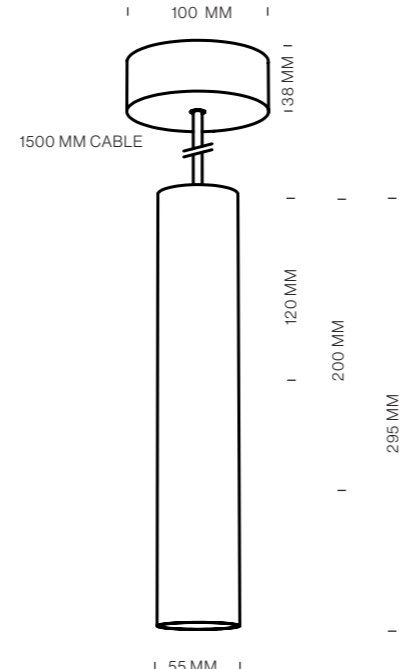

VICTOR SUSPENSION

tossB

PRODUCT INFORMATION

VICTOR 120 SUSP. SB 5,5CM

LAMP TYPE	LED
COLOUR TEMP.	2700K
WATTAGE	6W
VOLTAGE	17.3V - 350mA
LUMEN	740
GEAR	NOT INCLUDED
CLASS	1

ORDER CODE

BLACK	T104H1DZL
BRONZE	T104H1DOE
BRUSHED BRASS	T104H1DLB
WHITE	T104H1DWL

VICTOR 200 SUSP. SB 5,5CM

LAMP TYPE	LED
COLOUR TEMP.	2700K
WATTAGE	6W
VOLTAGE	17.3V - 350mA
LUMEN	740
GEAR	NOT INCLUDED
CLASS	1

ORDER CODE

BLACK	T104H2DZL
BRONZE	T104H2DOE
BRUSHED BRASS	T104H2DLB
WHITE	T104H2DWL

VICTOR 295 SUSP. SB 5,5CM

LAMP TYPE	LED
COLOUR TEMP.	2700K
WATTAGE	6W
VOLTAGE	17.3V - 350mA
LUMEN	740
GEAR	NOT INCLUDED
CLASS	1

ORDER CODE

BLACK	T104H3DZL
BRONZE	T104H3DOE
BRUSHED BRASS	T104H3DLB
WHITE	T104H3DWL

DRIVERS**ORDER CODE TRIAC 6W-13W (38V)**

119x53xh30 OD02DT02

ORDER CODE TRIAC 4W-10W (28V)

86x38xh21 ID01DP06

ORDER CODE DALI 17W (49V)

108x52xh22 ID01DP08

ORDER CODE PUSH/1-10V 18W (53V)

108x52xh22 ID01DP04