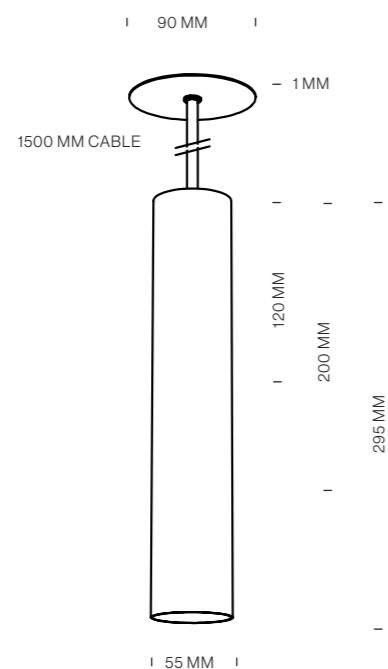

VICTOR SUSPENSION

tossB

PRODUCT INFORMATION

VICTOR 120 SUSP. SB 5,5CM

LAMP TYPE	LED
COLOUR TEMP.	2700K
WATTAGE	6W
VOLTAGE	17.3V - 350mA
LUMEN	740
GEAR	NOT INCLUDED
CLASS	1

ORDER CODE

BLACK	T104H1DZL
BRONZE	T104H1DOE
BRUSHED BRASS	T104H1DLB
WHITE	T104H1DWL

VICTOR 200 SUSP. SB 5,5CM

LAMP TYPE	LED
COLOUR TEMP.	2700K
WATTAGE	6W
VOLTAGE	17.3V - 350mA
LUMEN	740
GEAR	NOT INCLUDED
CLASS	1

ORDER CODE

BLACK	T104H2DZL
BRONZE	T104H2DOE
BRUSHED BRASS	T104H2DLB
WHITE	T104H2DWL

VICTOR 295 SUSP. SB 5,5CM

LAMP TYPE	LED
COLOUR TEMP.	2700K
WATTAGE	6W
VOLTAGE	17.3V - 350mA
LUMEN	740
GEAR	NOT INCLUDED
CLASS	1

ORDER CODE

BLACK	T104H3DZL
BRONZE	T104H3DOE
BRUSHED BRASS	T104H3DLB
WHITE	T104H3DWL

DRIVERS**ORDER CODE TRIAC 6W-13W (38V)**

119x53xh30 OD02DT02

ORDER CODE TRIAC 4W-10W (28V)

86x38xh21 ID01DP06

ORDER CODE DALI 17W (49V)

108x52xh22 ID01DP08

ORDER CODE PUSH/1-10V 18W (53V)

108x52xh22 ID01DP04