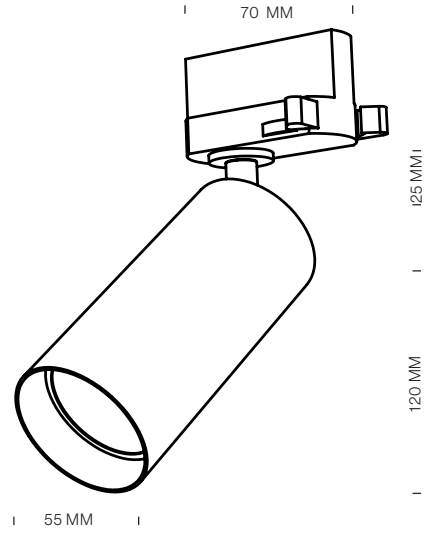

VICTOR ADAPTOR

tossB

PRODUCT INFORMATION

VICTOR GU10 1F ADAPTOR*

***ONLY FOR NORDIC RAILS**

LAMP TYPE	RETROFIT LED
FITTING	GU10
WATTAGE	10W
VOLTAGE	230V
CLASS	1
GEAR	-

ORDER CODE

BLACK	T104R3HZL
BRONZE	T104R3HOE
BRUSHED BRASS	T104R3HLB
WHITE	T104R3HWL

VICTOR 3F ADAPTOR

LAMP TYPE	RETROFIT LED
FITTING	GU10
WATTAGE	10W
VOLTAGE	230V
CLASS	1
GEAR	-

ORDER CODE

BLACK	T104R1HZL
BRONZE	T104R1HOE
BRUSHED BRASS	T104R1HLB
WHITE	T104R1HWL

VICTOR 3F EUTRAC ADAPTOR*

***ONLY FOR EUTRAC RAILS**

LAMP TYPE	RETROFIT LED
FITTING	GU10
WATTAGE	10W
VOLTAGE	230V
CLASS	1
GEAR	-

ORDER CODE

BLACK	T104R2HZL
BRONZE	T104R2HOE
BRUSHED BRASS	T104R2HLB
WHITE	T104R2HWL

VICTOR LED 3F DALI ADAPTOR

LAMP TYPE	LED
COLOUR TEMP.	2700K
WATTAGE	6W
VOLTAGE	230V
CLASS	1
GEAR	INCLUDED (DALI)

ORDER CODE

BLACK	T104R4DZL
BRONZE	T104R4DOE
BRUSHED BRASS	T104R4DLB
WHITE	T104R4DWL

VICTOR LED 48V ADAPTOR

LAMP TYPE	LED
COLOUR TEMP.	2700K
WATTAGE	6W
VOLTAGE	48V
CLASS	1
GEAR	0-10V DIM

ORDER CODE

BLACK	T104R5DZL
BRONZE	T104R5DOE
BRUSHED BRASS	T104R5DLB
WHITE	T104R5DWL