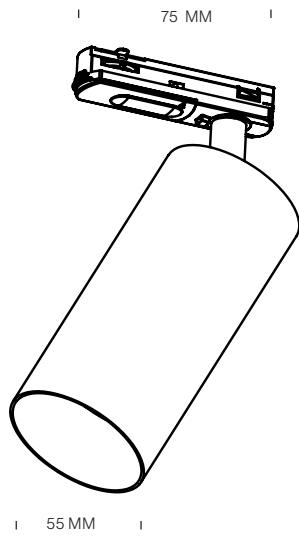

VICTOR GU10 1F ADAPTOR*

*ONLY FOR NORDIC RAILS

LAMP TYPE	RETROFIT LED
FITTING	GU10
WATTAGE	10W
VOLTAGE	230V
CLASS	1
GEAR	-

ORDER CODE

BLACK	T104R3HZL
BRONZE	T104R3HOE
BRUSHED BRASS	T104R3HLB
WHITE	T104R3HWL

VICTOR 3F ADAPTOR

LAMP TYPE	RETROFIT LED
FITTING	GU10
WATTAGE	10W
VOLTAGE	230V
CLASS	1
GEAR	-

ORDER CODE

BLACK	T104R1HZL
BRONZE	T104R1HOE
BRUSHED BRASS	T104R1HLB
WHITE	T104R1HWL

VICTOR 3F EUTRAC ADAPTOR*

*ONLY FOR EUTRAC RAILS

LAMP TYPE	RETROFIT LED
FITTING	GU10
WATTAGE	10W
VOLTAGE	230V
CLASS	1
GEAR	-

ORDER CODE

BLACK	T104R2HZL
BRONZE	T104R2HOE
BRUSHED BRASS	T104R2HLB
WHITE	T104R2HWL

VICTOR LED 3F DALI ADAPTOR

LAMP TYPE	LED
COLOUR TEMP.	2700K
WATTAGE	6W
VOLTAGE	230V
CLASS	1
GEAR	INCLUDED (DALI)

ORDER CODE

BLACK	T104R4DZL
BRONZE	T104R4DOE
BRUSHED BRASS	T104R4DLB
WHITE	T104R4DWL

VICTOR LED 48V ADAPTOR

LAMP TYPE	LED
COLOUR TEMP.	2700K
WATTAGE	6W
VOLTAGE	48V
CLASS	1
GEAR	0-10V DIM

ORDER CODE

BLACK	T104R5DZL
BRONZE	T104R5DOE
BRUSHED BRASS	T104R5DLB
WHITE	T104R5DWL