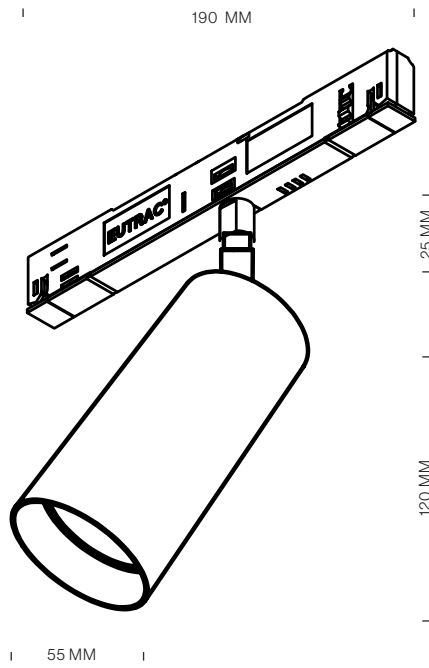

VICTOR ADAPTOR

tossB

PRODUCT INFORMATION

VICTOR GU10 1F ADAPTOR*

***ONLY FOR NORDIC RAILS**

LAMP TYPE	RETROFIT LED
FITTING	GU10
WATTAGE	10W
VOLTAGE	230V
CLASS	1
GEAR	-

ORDER CODE

BLACK	T104R3HZL
BRONZE	T104R3HOE
BRUSHED BRASS	T104R3HLB
WHITE	T104R3HWL

VICTOR 3F ADAPTOR

LAMP TYPE	RETROFIT LED
FITTING	GU10
WATTAGE	10W
VOLTAGE	230V
CLASS	1
GEAR	-

ORDER CODE

BLACK	T104R1HZL
BRONZE	T104R1HOE
BRUSHED BRASS	T104R1HLB
WHITE	T104R1HWL

VICTOR 3F EUTRAC ADAPTOR*

***ONLY FOR EUTRAC RAILS**

LAMP TYPE	RETROFIT LED
FITTING	GU10
WATTAGE	10W
VOLTAGE	230V
CLASS	1
GEAR	-

ORDER CODE

BLACK	T104R2HZL
BRONZE	T104R2HOE
BRUSHED BRASS	T104R2HLB
WHITE	T104R2HWL

VICTOR LED 3F DALI ADAPTOR

LAMP TYPE	LED
COLOUR TEMP.	2700K
WATTAGE	6W
VOLTAGE	230V
CLASS	1
GEAR	INCLUDED (DALI)

ORDER CODE

BLACK	T104R4DZL
BRONZE	T104R4DOE
BRUSHED BRASS	T104R4DLB
WHITE	T104R4DWL

VICTOR LED 48V ADAPTOR

LAMP TYPE	LED
COLOUR TEMP.	2700K
WATTAGE	6W
VOLTAGE	48V
CLASS	1
GEAR	0-10V DIM

ORDER CODE

BLACK	T104R5DZL
BRONZE	T104R5DOE
BRUSHED BRASS	T104R5DLB
WHITE	T104R5DWL