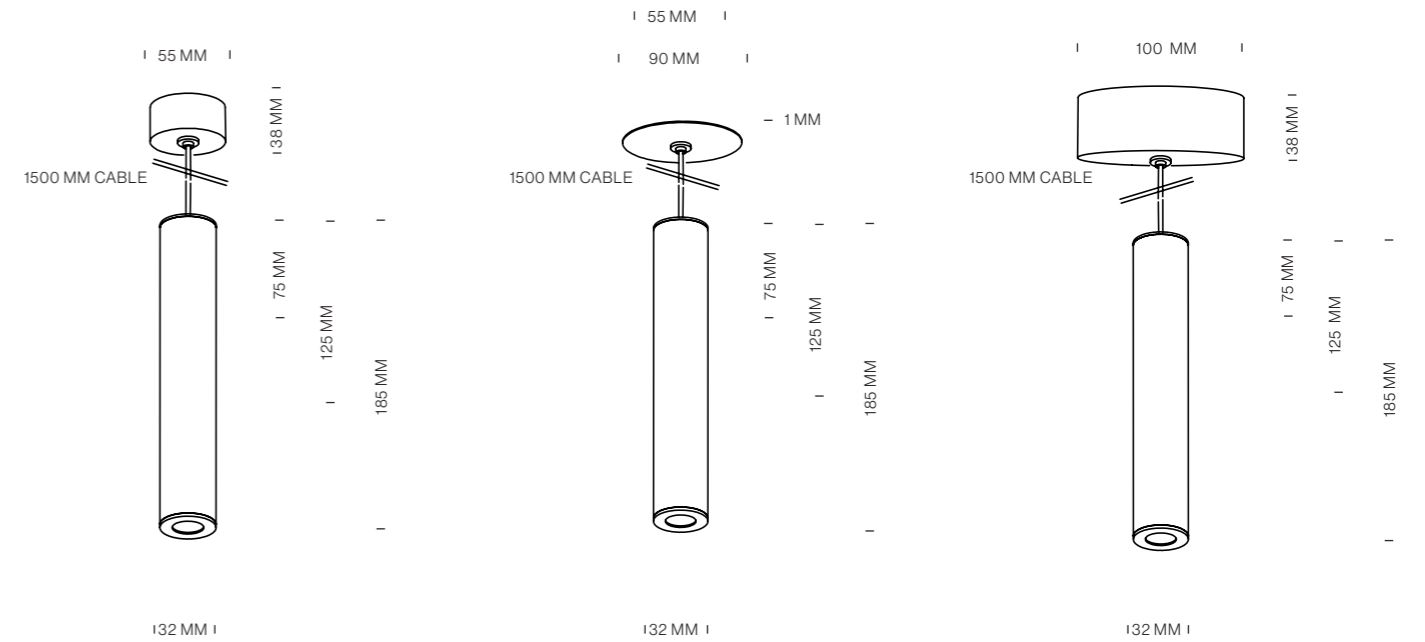

VIC 75 SUSP. C1B 5.5CM

LAMP TYPE	LED
COLOUR TEMP.	2700K
WATTAGE	4W 45**
VOLTAGE	11,3V - 350mA
LUMEN	400
GEAR	NOT INCLUDED
CLASS	1

*10° also possible

ORDER CODE

BLACK	T107H1DZL
BRUSHED BRASS	T107H1DLB
BRONZE	T107H1DOE
WHITE	T107H1DWL

DRIVERS

ORDER CODE TRIAC 6W-13W (38V)

119x53xh30 OD02DT02

ORDER CODE TRIAC 4W-10W (28V)

86x38xh21 ID01DP06

ORDER CODE DALI 17W (49V)

108x52xh22 ID01DP08

ORDER CODE PUSH/1-10V 18W (53V)

108x52xh22 ID01DP04

VIC 125 SUSP. C1B 5.5CM

LAMP TYPE	LED
COLOUR TEMP.	2700K
WATTAGE	4W 45**
VOLTAGE	11,3V - 350mA
LUMEN	400
GEAR	NOT INCLUDED
CLASS	1

*10° also possible

ORDER CODE

BLACK	T107H2DZL
BRUSHED BRASS	T107H2DLB
BRONZE	T107H2DOE
WHITE	T107H2DWL

VIC 185 SUSP. C1B 5.5CM

LAMP TYPE	LED
COLOUR TEMP.	2700K
WATTAGE	4W 45**
VOLTAGE	11,3V - 350mA
LUMEN	400
GEAR	NOT INCLUDED
CLASS	1

*10° also possible

ORDER CODE

BLACK	T107H3DZL
BRUSHED BRASS	T107H3DLB
BRONZE	T107H3DOE
WHITE	T107H3DWL

45 MM x 30H (C1B 5.5)
75 - 85 MM x 35H