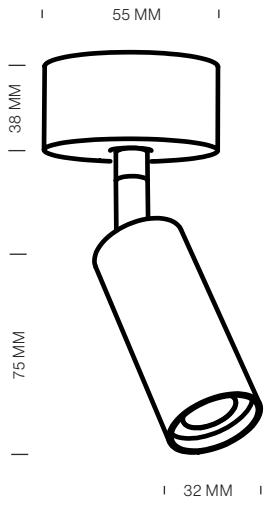

VIC SB

tossB

PRODUCT INFORMATION

VIC SB1 - 5,5CM

LAMP TYPE	LED
COLOUR TEMP.	2700K
WATTAGE	4W 45°*
VOLTAGE	350mA
LUMEN	400
GEAR	NOT INCLUDED
CLASS	1

*10° also possible

ORDER CODE

BLACK	T107S90DZL
BRUSHED BRASS	T107S90DLB
BRONZE	T107S90DOE
WHITE	T107S90DWL

VIC SB1 - 10CM

LAMP TYPE	LED
COLOUR TEMP.	2700K
WATTAGE	4W 45°**
VOLTAGE	230V
LUMEN	400
GEAR	INCLUDED (TRIAC)
CLASS	1

*10° also possible

ORDER CODE

BLACK	T107S91DZL
BRUSHED BRASS	T107S91DLB
BRONZE	T107S91DOE
WHITE	T107S91DWL

VIC SB2 - 10CM

LAMP TYPE	LED
COLOUR TEMP.	2700K
WATTAGE	2x4W 45°**
VOLTAGE	230V
LUMEN	2x400
GEAR	INCLUDED (TRIAC)
CLASS	1

*10° also possible

ORDER CODE

BLACK	T107S92DZL
BRUSHED BRASS	T107S92DLB
BRONZE	T107S92DOE
WHITE	T107S92DWL