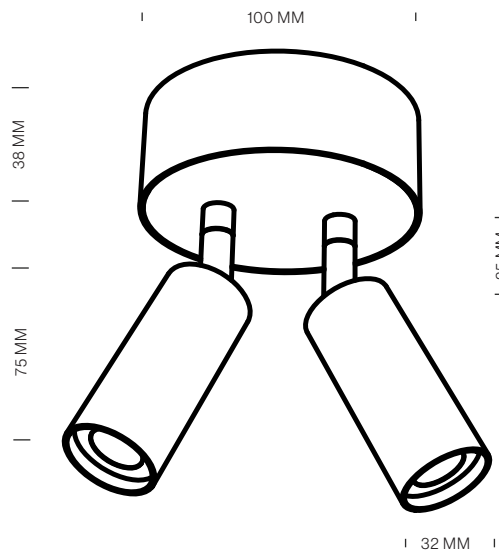

VIC SB

tossB

PRODUCT INFORMATION

VIC SB1 - 5,5CM

LAMP TYPE	LED
COLOUR TEMP.	2700K
WATTAGE	4W 45°*
VOLTAGE	350mA
LUMEN	400
GEAR	NOT INCLUDED
CLASS	1

*10° also possible

ORDER CODE

BLACK	T107S90DZL
BRUSHED BRASS	T107S90DLB
BRONZE	T107S90DOE
WHITE	T107S90DWL

VIC SB1 - 10CM

LAMP TYPE	LED
COLOUR TEMP.	2700K
WATTAGE	4W 45°**
VOLTAGE	230V
LUMEN	400
GEAR	INCLUDED (TRIAC)
CLASS	1

*10° also possible

ORDER CODE

BLACK	T107S91DZL
BRUSHED BRASS	T107S91DLB
BRONZE	T107S91DOE
WHITE	T107S91DWL

VIC SB2 - 10CM

LAMP TYPE	LED
COLOUR TEMP.	2700K
WATTAGE	2x4W 45°**
VOLTAGE	230V
LUMEN	2x400
GEAR	INCLUDED (TRIAC)
CLASS	1

*10° also possible

ORDER CODE

BLACK	T107S92DZL
BRUSHED BRASS	T107S92DLB
BRONZE	T107S92DOE
WHITE	T107S92DWL