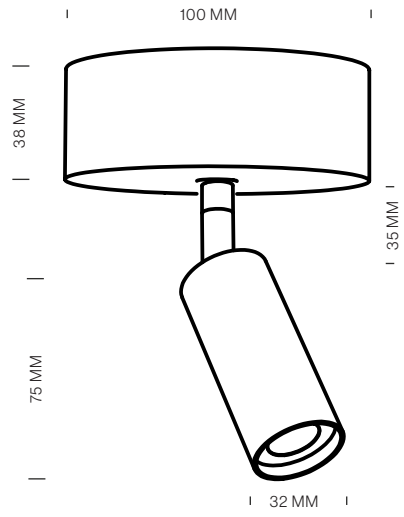

VIC SB

tossB

PRODUCT INFORMATION

VIC SB1 - 5,5CM

LAMP TYPE	LED
COLOUR TEMP.	2700K
WATTAGE	4W 45°*
VOLTAGE	350mA
LUMEN	400
GEAR	NOT INCLUDED
CLASS	1

*10° also possible

ORDER CODE

BLACK	T107S90DZL
BRUSHED BRASS	T107S90DLB
BRONZE	T107S90DOE
WHITE	T107S90DWL

VIC SB1 - 10CM

LAMP TYPE	LED
COLOUR TEMP.	2700K
WATTAGE	4W 45°**
VOLTAGE	230V
LUMEN	400
GEAR	INCLUDED (TRIAC)
CLASS	1

*10° also possible

ORDER CODE

BLACK	T107S91DZL
BRUSHED BRASS	T107S91DLB
BRONZE	T107S91DOE
WHITE	T107S91DWL

VIC SB2 - 10CM

LAMP TYPE	LED
COLOUR TEMP.	2700K
WATTAGE	2x4W 45°**
VOLTAGE	230V
LUMEN	2x400
GEAR	INCLUDED (TRIAC)
CLASS	1

*10° also possible

ORDER CODE

BLACK	T107S92DZL
BRUSHED BRASS	T107S92DLB
BRONZE	T107S92DOE
WHITE	T107S92DWL