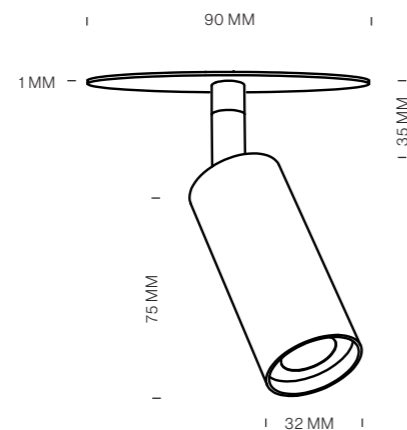

VIC C1B

tossB

PRODUCT INFORMATION

VIC C1B - 6CM

LAMP TYPE	LED
COLOUR TEMP.	2700K
WATTAGE	4W 45**
VOLTAGE	350mA
LUMEN	400
GEAR	NOT INCLUDED
CLASS	2

*10° also possible

ORDER CODE

BLACK	T107S29DZL
BRUSHED BRASS	T107S29DLB
BRONZE	T107S29DOE
WHITE	T107S29DWL

VIC C1B - 9CM

LAMP TYPE	LED
COLOUR TEMP.	2700K
WATTAGE	4W 45**
VOLTAGE	350mA
LUMEN	400
GEAR	NOT INCLUDED
CLASS	2

*10° also possible

ORDER CODE

BLACK	T107S30DZL
BRUSHED BRASS	T107S30DLB
BRONZE	T107S30DOE
WHITE	T107S30DWL