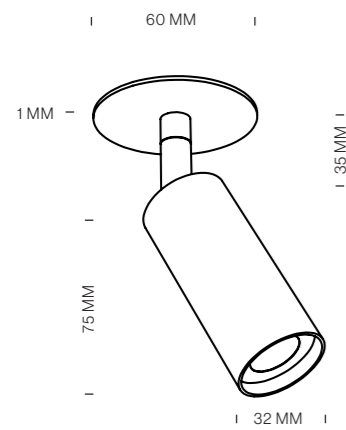

VIC C1B

tossB

PRODUCT INFORMATION

VIC C1B - 6CM

LAMP TYPE	LED
COLOUR TEMP.	2700K
WATTAGE	4W 45**
VOLTAGE	350mA
LUMEN	400
GEAR	NOT INCLUDED
CLASS	2

*10° also possible

ORDER CODE

BLACK	T107S29DZL
BRUSHED BRASS	T107S29DLB
BRONZE	T107S29DOE
WHITE	T107S29DWL

VIC C1B - 9CM

LAMP TYPE	LED
COLOUR TEMP.	2700K
WATTAGE	4W 45**
VOLTAGE	350mA
LUMEN	400
GEAR	NOT INCLUDED
CLASS	2

*10° also possible

ORDER CODE

BLACK	T107S30DZL
BRUSHED BRASS	T107S30DLB
BRONZE	T107S30DOE
WHITE	T107S30DWL