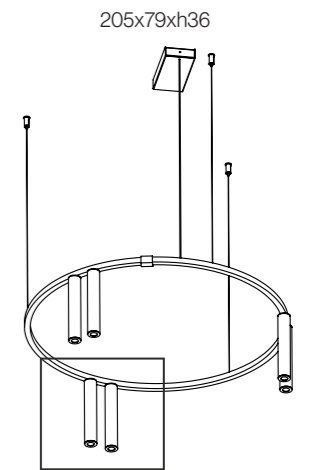

**ORDER CODE**

BLACK	TP9BBZL
BRONZE	TP9BBOE
BRUSHED BRASS	TP9BBLB
WHITE	TP9BBWL

**CABLE GUIDE**

**ORDER CODE**

BLACK	TP39ZL
BRUSHED BRASS	TP39LB
WHITE	TP39WL

475 mm  
675 mm  
875 mm

tube: 32xh75  
ring: h12

cable:  
2500 mm

475 mm  
675 mm  
875 mm

tube: 32xh125  
ring: h12

205x79xh36

475 mm  
675 mm  
875 mm

tube: 32xh185  
ring: h12

**tossB**

**TOSSB.COM**  
CREATORS OF LIGHTING UNITS