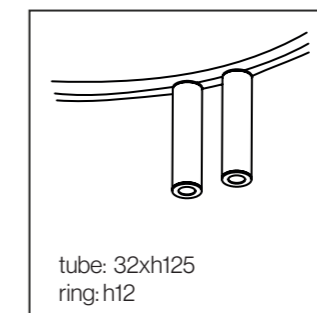

**ORDER CODE**

BLACK	TP9BBZL
BRONZE	TP9BBOE
BRUSHED BRASS	TP9BBLB
WHITE	TP9BBWL

**CABLE GUIDE**

**ORDER CODE**

BLACK	TP39ZL
BRUSHED BRASS	TP39LB
WHITE	TP39WL

475 mm  
675 mm  
875 mm

tube: 32xh75  
ring: h12

cable:  
2500 mm

475 mm  
675 mm  
875 mm

tube: 32xh125  
ring: h12

205x79xh36

475 mm  
675 mm  
875 mm

tube: 32xh185  
ring: h12

**tossB**

**TOSSB.COM**  
CREATORS OF LIGHTING UNITS