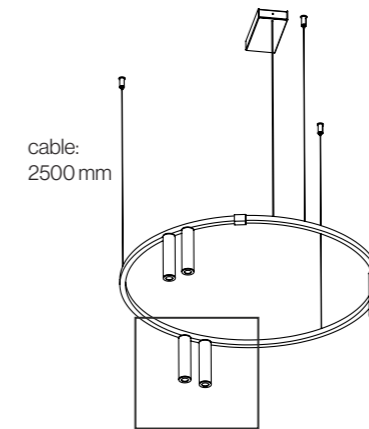

**ORDER CODE**

BLACK	TP9BBZL
BRONZE	TP9BBOE
BRUSHED BRASS	TP9BBLB
WHITE	TP9BBWL

**CABLE GUIDE**

**ORDER CODE**

BLACK	TP39ZL
BRUSHED BRASS	TP39LB
WHITE	TP39WL

475 mm  
675 mm  
875 mm

tube: 32xh75  
ring: h12

cable:  
2500 mm

475 mm  
675 mm  
875 mm

tube: 32xh125  
ring: h12

205x79xh36

475 mm  
675 mm  
875 mm

tube: 32xh185  
ring: h12

**tossB**

**TOSSB.COM**  
CREATORS OF LIGHTING UNITS