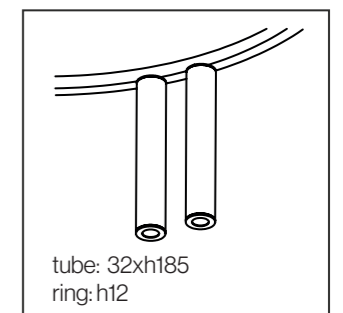

**ORDER CODE**

BLACK	TP9BBZL
BRONZE	TP9BBOE
BRUSHED BRASS	TP9BBLB
WHITE	TP9BBWL

**CABLE GUIDE**

**ORDER CODE**

BLACK	TP39ZL
BRUSHED BRASS	TP39LB
WHITE	TP39WL

475 mm  
675 mm  
875 mm

tube: 32xh75  
ring: h12

cable:  
2500 mm

475 mm  
675 mm  
875 mm

tube: 32xh125  
ring: h12

205x79xh36

475 mm  
675 mm  
875 mm

tube: 32xh185  
ring: h12

**tossB**

**TOSSB.COM**  
CREATORS OF LIGHTING UNITS