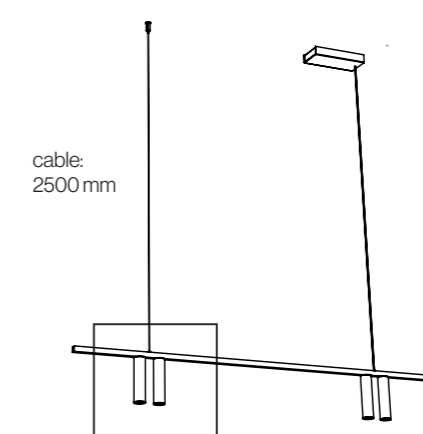

DRIVERS

ORDER CODE DALI

120x75xh25	TMW0009
------------	---------

ORDER CODE TRIAC*

100x57xh30	MW25
<i>*only for TWINS LINE 120</i>	

ORDER CODE TRIAC*

144x60xh32	MW40T
<i>*only for TWINS LINE 180</i>	

CEILING BASE SB 5,5

ORDER CODE

BLACK	TP55ZL
BRONZE	TP55OE
BRUSHED BRASS	TP55LB
WHITE	TP55WL

CEILING PLATE C1B 5,5

ORDER CODE

BLACK	TP9BBZL
BRONZE	TP9BBOE
BRUSHED BRASS	TP9BBLB
WHITE	TP9BBWL

CABLE GUIDE

ORDER CODE

BLACK	TP39ZL
BRUSHED BRASS	TP39LB
WHITE	TP39WL