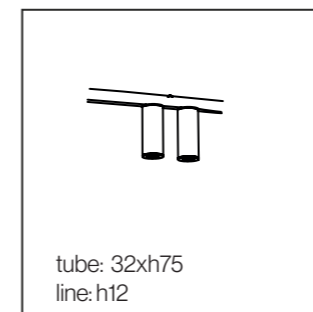

DRIVERS

ORDER CODE DALI

120x75xh25	TMW0009
------------	---------

ORDER CODE TRIAC*

100x57xh30	MW25
<i>*only for TWINS LINE 120</i>	

ORDER CODE TRIAC*

144x60xh32	MW40T
<i>*only for TWINS LINE 180</i>	

CEILING BASE SB 5,5

ORDER CODE

BLACK	TP55ZL
BRONZE	TP55OE
BRUSHED BRASS	TP55LB
WHITE	TP55WL

CEILING PLATE C1B 5,5

ORDER CODE

BLACK	TP9BBZL
BRONZE	TP9BBOE
BRUSHED BRASS	TP9BBLB
WHITE	TP9BBWL

CABLE GUIDE

ORDER CODE

BLACK	TP39ZL
BRUSHED BRASS	TP39LB
WHITE	TP39WL