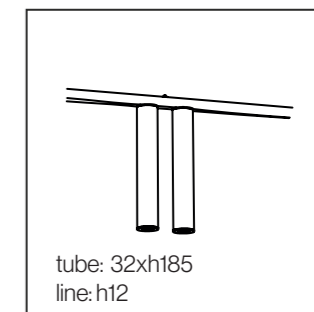

DRIVERS

ORDER CODE DALI

120x75xh25	TMW0009
------------	---------

ORDER CODE TRIAC*

100x57xh30	MW25
<i>*only for TWINS LINE 120</i>	

ORDER CODE TRIAC*

144x60xh32	MW40T
<i>*only for TWINS LINE 180</i>	

CEILING BASE SB 5,5

ORDER CODE

BLACK	TP55ZL
BRONZE	TP55OE
BRUSHED BRASS	TP55LB
WHITE	TP55WL

CEILING PLATE C1B 5,5

ORDER CODE

BLACK	TP9BBZL
BRONZE	TP9BBOE
BRUSHED BRASS	TP9BBLB
WHITE	TP9BBWL

CABLE GUIDE

ORDER CODE

BLACK	TP39ZL
BRUSHED BRASS	TP39LB
WHITE	TP39WL