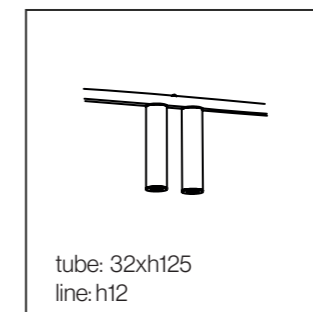

DRIVERS

ORDER CODE DALI

120x75xh25	TMW0009
------------	---------

ORDER CODE TRIAC*

100x57xh30	MW25
<i>*only for TWINS LINE 120</i>	

ORDER CODE TRIAC*

144x60xh32	MW40T
<i>*only for TWINS LINE 180</i>	

CEILING BASE SB 5,5

ORDER CODE

BLACK	TP55ZL
BRONZE	TP55OE
BRUSHED BRASS	TP55LB
WHITE	TP55WL

CEILING PLATE C1B 5,5

ORDER CODE

BLACK	TP9BBZL
BRONZE	TP9BBOE
BRUSHED BRASS	TP9BBLB
WHITE	TP9BBWL

CABLE GUIDE

ORDER CODE

BLACK	TP39ZL
BRUSHED BRASS	TP39LB
WHITE	TP39WL