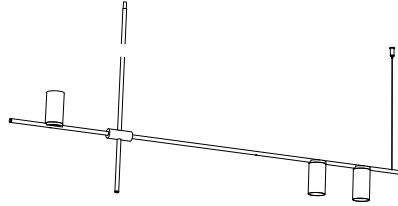

TRIBES GU10 HEIGHT 8 - 140CM

LAMP TYPE	RETROFIT LED
FITTING	GU10
WATTAGE	3x10W
VOLTAGE	230V
GEAR	-
CLASS	1

ORDER CODE

BLACK	T98P8HZL
WHITE	T98P8HWL
BLACK/BRASS	T98P8HZLLB
WHITE/BRASS	T98P8HWLLB