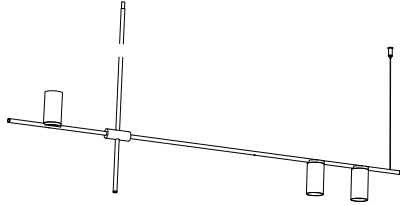

ORDER CODE

BLACK	T98P5HZL
WHITE	T98P5HWL
BLACK/BRASS	T98P5HZLLB
WHITE/BRASS	T98P5HWLLB

TRIBES GU10 HEIGHT 6 - 120CM

LAMP TYPE	RETROFIT LED
FITTING	GU10
WATTAGE	3x10W
VOLTAGE	230V
GEAR	-
CLASS	1

ORDER CODE

BLACK	T98P6HZL
WHITE	T98P6HWL
BLACK/BRASS	T98P6HZLLB
WHITE/BRASS	T98P6HWLLB

TRIBES GU10 HEIGHT 7 - 130CM

LAMP TYPE	RETROFIT LED
FITTING	GU10
WATTAGE	3x10W
VOLTAGE	230V
GEAR	-
CLASS	1

ORDER CODE

BLACK	T98P7HZL
WHITE	T98P7HWL
BLACK/BRASS	T98P7HZLLB
WHITE/BRASS	T98P7HWLLB