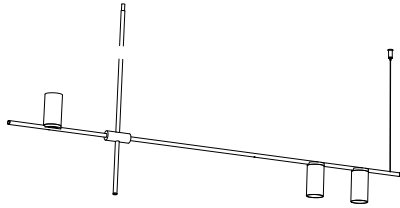

BLACK	T98H3HZL
WHITE	T98H3HWL

ORDER CODE

BLACK	T98H2HZL
WHITE	T98H2HWL

170
(H90)

170
(H90)

280
(H90)

TRIBES GU10 HEIGHT 1 - 60CM

LAMP TYPE	RETROFIT LED
FITTING	GU10
WATTAGE	3x10W
VOLTAGE	230V
GEAR	-
CLASS	1

ORDER CODE

BLACK	T98P1HZL
WHITE	T98P1HWL
BLACK/BRASS	T98P1HZLLB
WHITE/BRASS	T98P1HWLLB

TRIBES GU10 HEIGHT 2 - 70CM

LAMP TYPE	RETROFIT LED
FITTING	GU10
WATTAGE	3x10W
VOLTAGE	230V
GEAR	-
CLASS	1

ORDER CODE

BLACK	T98P2HZL
WHITE	T98P2HWL
BLACK/BRASS	T98P2HZLLB
WHITE/BRASS	T98P2HWLLB

TRIBES GU10 HEIGHT 3 - 80CM

LAMP TYPE	RETROFIT LED
FITTING	GU10
WATTAGE	3x10W
VOLTAGE	230V
GEAR	-
CLASS	1

ORDER CODE

BLACK	T98P3HZL
WHITE	T98P3HWL
BLACK/BRASS	T98P3HZLLB
WHITE/BRASS	T98P3HWLLB

TRIBES GU10 HEIGHT 4 - 100CM