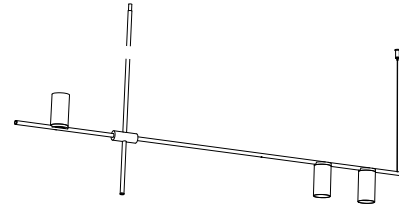

BLACK	T98H3HZL
WHITE	T98H3HWL

ORDER CODE

BLACK	T98H2HZL
WHITE	T98H2HWL

170
(H90)

170
(H90)

280
(H90)

TRIBES GU10 HEIGHT 1 - 60CM

LAMP TYPE	RETROFIT LED
FITTING	GU10
WATTAGE	3x10W
VOLTAGE	230V
GEAR	-
CLASS	1

ORDER CODE

BLACK	T98P1HZL
WHITE	T98P1HWL
BLACK/BRASS	T98P1HZLLB
WHITE/BRASS	T98P1HWLLB

TRIBES GU10 HEIGHT 2 - 70CM

LAMP TYPE	RETROFIT LED
FITTING	GU10
WATTAGE	3x10W
VOLTAGE	230V
GEAR	-
CLASS	1

ORDER CODE

BLACK	T98P2HZL
WHITE	T98P2HWL
BLACK/BRASS	T98P2HZLLB
WHITE/BRASS	T98P2HWLLB

TRIBES GU10 HEIGHT 3 - 80CM

LAMP TYPE	RETROFIT LED
FITTING	GU10
WATTAGE	3x10W
VOLTAGE	230V
GEAR	-
CLASS	1

ORDER CODE

BLACK	T98P3HZL
WHITE	T98P3HWL
BLACK/BRASS	T98P3HZLLB
WHITE/BRASS	T98P3HWLLB

TRIBES GU10 HEIGHT 4 - 100CM