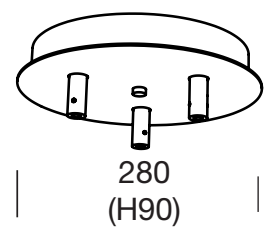

BLACK	T98H1DZL
WHITE	T98H1DWL

TRIBES LED BASE 2

VOLTAGE	230V
GEAR	INCLUDED (TRIAC)
CLASS	1

***CHOOSE 2 (DIFFERENT) TRIBES ARM**

ORDER CODE

BLACK	T98H3DZL
WHITE	T98H3DWL

TRIBES LED BASE 3

VOLTAGE	230V
GEAR	INCLUDED (TRIAC)
CLASS	1

***CHOOSE 3 DIFFERENT TRIBES ARM**

ORDER CODE

BLACK	T98H2DZL
WHITE	T98H2DWL

TRIBES LED HEIGHT 1 - 60CM

LAMP TYPE	LED
COLOUR TEMP.	2700K
WATTAGE	3x7W
VOLTAGE	350mA
LUMEN	3 x 600
CLASS	2

ORDER CODE

BLACK	T98P1DZL
WHITE	T98P1DWL
BLACK/BRASS	T98P1DZLLB
WHITE/BRASS	T98P1DWLLB