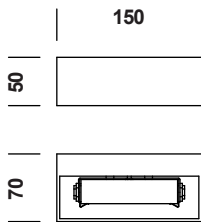

TIBO R7S

DESIGNED BY MICHEL VYVEY

tossB

PRODUCT INFORMATION

TIBO R7S

LAMP TYPE	RETROFIT LED
FITTING	R7S (74.9)
WATTAGE	5W
VOLTAGE	230V
CLASS	1

ORDER CODE

ALUMINIUM	T13A1HAB
CHROME	T13A1HAP
BLACK	T13A1HZL
WHITE	T13A1HWL

TIBO UP OR DOWN R7S

LAMP TYPE	RETROFIT LED
FITTING	R7S (74.9)
WATTAGE	5W
VOLTAGE	230V
CLASS	1

ORDER CODE

ALUMINIUM	T13A5HAB
CHROME	T13A5HAP
BLACK	T13A5HZL
WHITE	T13A5HWL

TIBO COVERED R7S

LAMP TYPE	RETROFIT LED
FITTING	R7S (74.9)
WATTAGE	5W
VOLTAGE	230V
CLASS	1