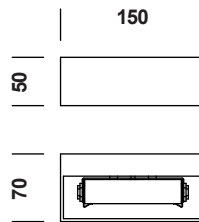

TIBO R7S

DESIGNED BY MICHEL VYVEY

tossB

PRODUCT INFORMATION

TIBO R7S

LAMP TYPE	RETROFIT LED
FITTING	R7S (74.9)
WATTAGE	5W
VOLTAGE	230V
CLASS	1

ORDER CODE

ALUMINIUM	T13A1HAB
CHROME	T13A1HAP
BLACK	T13A1HZL
WHITE	T13A1HWL

TIBO UP OR DOWN R7S

LAMP TYPE	RETROFIT LED
FITTING	R7S (74.9)
WATTAGE	5W
VOLTAGE	230V
CLASS	1

ORDER CODE

ALUMINIUM	T13A5HAB
CHROME	T13A5HAP
BLACK	T13A5HZL
WHITE	T13A5HWL

TIBO COVERED R7S

LAMP TYPE	RETROFIT LED
FITTING	R7S (74.9)
WATTAGE	5W
VOLTAGE	230V
CLASS	1