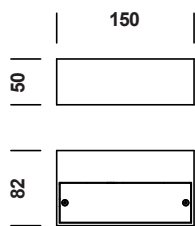

TIBO OUTDOOR

DESIGNED BY MICHEL VYVEY

tossB

PRODUCT INFORMATION

TIBO OUTDOOR

| | |
|--------------|-----------|
| LAMP TYPE | LED |
| COLOUR TEMP. | 2700K |
| WATTAGE | 8W + 4W |
| VOLTAGE | 230V |
| LUMEN | 800 + 400 |
| GEAR | INCLUDED |
| CLASS | 1 |

ORDER CODE

| | |
|-------|----------|
| BLACK | T13A6DZL |
| WHITE | T13A6DWL |

tossB