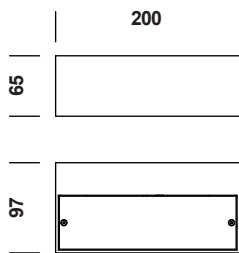

## TIBO BIG OUTDOOR

---

LAMP TYPE	LED
COLOUR TEMP.	2700K
WATTAGE	8W + 8W
VOLTAGE	230V
LUMEN	800 + 800
GEAR	INCLUDED
CLASS	1

### ORDER CODE

BLACK	T27A9DZL
WHITE	T27A9DWL

**tossB**