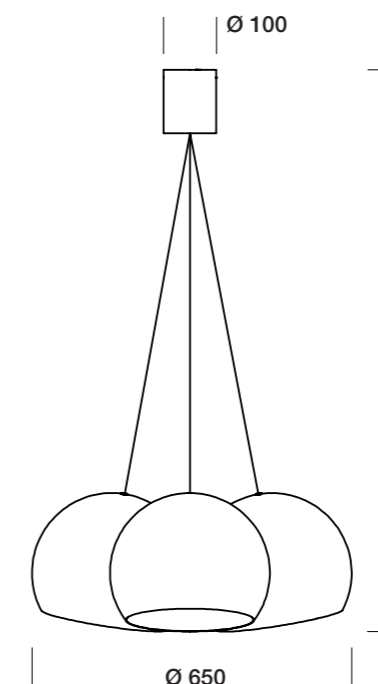

SPHERE SUSPENSION

DESIGNED BY ALAIN MONNENS

tossB

PRODUCT INFORMATION

SPHERE 1

LAMP TYPE	RETROFIT LED
FITTING	E27
WATTAGE	15W
VOLTAGE	230V
CLASS	1

ORDER CODE

BLACK	T46H1IZL
WHITE	T46H1IWL

SPHERE 3

LAMP TYPE	RETROFIT LED
FITTING	E27
WATTAGE	3x15W
VOLTAGE	230V
CLASS	1

ORDER CODE

BLACK	T46H2IZL
WHITE	T46H2IWL

SPHERE 7

LAMP TYPE	RETROFIT LED
FITTING	E27
WATTAGE	7x15W
VOLTAGE	230V
CLASS	1

ORDER CODE

BLACK	T46H3IZL
WHITE	T46H3IWL

SPHERE BIG 1

LAMP TYPE	RETROFIT LED
FITTING	E27
WATTAGE	15W
VOLTAGE	230V
CLASS	1

ORDER CODE

BLACK	T46H4IZL
WHITE	T46H4IWL

SPHERE BIG 3

LAMP TYPE	RETROFIT LED
FITTING	E27
WATTAGE	3x15W
VOLTAGE	230V
CLASS	1

ORDER CODE

BLACK	T46H5IZL
WHITE	T46H5IWL

SPHERE BIG 7

LAMP TYPE	RETROFIT LED
FITTING	E27
WATTAGE	7x15W
VOLTAGE	230V
CLASS	1

ORDER CODE

BLACK	T46H6IZL
WHITE	T46H6IWL

tossB

TOSSB.COM
CREATORS OF LIGHTING UNITS