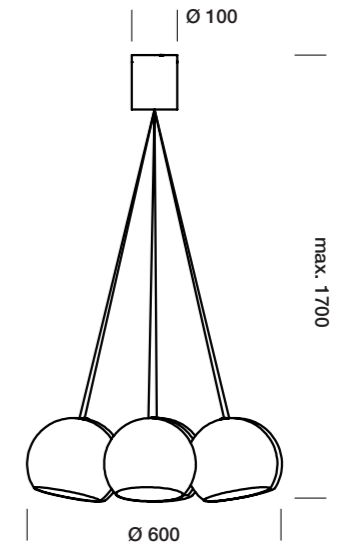

SPHERE SUSPENSION

DESIGNED BY ALAIN MONNENS

tossB

PRODUCT INFORMATION

SPHERE 1

LAMP TYPE	RETROFIT LED
FITTING	E27
WATTAGE	15W
VOLTAGE	230V
CLASS	1

ORDER CODE

BLACK	T46H1IZL
WHITE	T46H1IWL

SPHERE 3

LAMP TYPE	RETROFIT LED
FITTING	E27
WATTAGE	3x15W
VOLTAGE	230V
CLASS	1

ORDER CODE

BLACK	T46H2IZL
WHITE	T46H2IWL

SPHERE 7

LAMP TYPE	RETROFIT LED
FITTING	E27
WATTAGE	7x15W
VOLTAGE	230V
CLASS	1

ORDER CODE

BLACK	T46H3IZL
WHITE	T46H3IWL

SPHERE BIG 1

LAMP TYPE	RETROFIT LED
FITTING	E27
WATTAGE	15W
VOLTAGE	230V
CLASS	1

ORDER CODE

BLACK	T46H4IZL
WHITE	T46H4IWL

SPHERE BIG 3

LAMP TYPE	RETROFIT LED
FITTING	E27
WATTAGE	3x15W
VOLTAGE	230V
CLASS	1

ORDER CODE

BLACK	T46H5IZL
WHITE	T46H5IWL

SPHERE BIG 7

LAMP TYPE	RETROFIT LED
FITTING	E27
WATTAGE	7x15W
VOLTAGE	230V
CLASS	1

ORDER CODE

BLACK	T46H6IZL
WHITE	T46H6IWL

tossB

TOSSB.COM
CREATORS OF LIGHTING UNITS