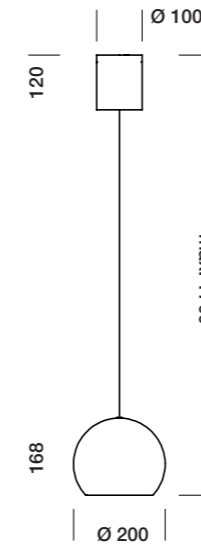

SPHERE SUSPENSION

DESIGNED BY ALAIN MONNENS

tossB

PRODUCT INFORMATION

SPHERE 1

LAMP TYPE	RETROFIT LED
FITTING	E27
WATTAGE	15W
VOLTAGE	230V
CLASS	1

ORDER CODE

BLACK	T46H1IZL
WHITE	T46H1IWL

SPHERE 3

LAMP TYPE	RETROFIT LED
FITTING	E27
WATTAGE	3x15W
VOLTAGE	230V
CLASS	1

ORDER CODE

BLACK	T46H2IZL
WHITE	T46H2IWL

SPHERE 7

LAMP TYPE	RETROFIT LED
FITTING	E27
WATTAGE	7x15W
VOLTAGE	230V
CLASS	1

ORDER CODE

BLACK	T46H3IZL
WHITE	T46H3IWL

SPHERE BIG 1

LAMP TYPE	RETROFIT LED
FITTING	E27
WATTAGE	15W
VOLTAGE	230V
CLASS	1

ORDER CODE

BLACK	T46H4IZL
WHITE	T46H4IWL

SPHERE BIG 3

LAMP TYPE	RETROFIT LED
FITTING	E27
WATTAGE	3x15W
VOLTAGE	230V
CLASS	1

ORDER CODE

BLACK	T46H5IZL
WHITE	T46H5IWL

SPHERE BIG 7

LAMP TYPE	RETROFIT LED
FITTING	E27
WATTAGE	7x15W
VOLTAGE	230V
CLASS	1

ORDER CODE

BLACK	T46H6IZL
WHITE	T46H6IWL

tossB

TOSSB.COM
CREATORS OF LIGHTING UNITS