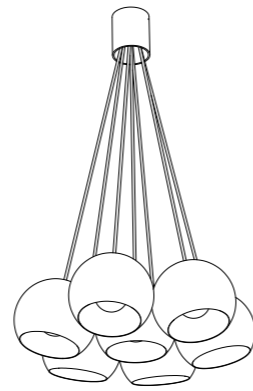

SPHERE SUSPENSION

DESIGNED BY ALAIN MONNENS

tossB

PRODUCT INFORMATION

SPHERE 1

LAMP TYPE	RETROFIT LED
FITTING	E27
WATTAGE	15W
VOLTAGE	230V
CLASS	1

ORDER CODE

BLACK	T46H1IZL
WHITE	T46H1IWL

SPHERE 3

LAMP TYPE	RETROFIT LED
FITTING	E27
WATTAGE	3x15W
VOLTAGE	230V
CLASS	1

ORDER CODE

BLACK	T46H2IZL
WHITE	T46H2IWL

SPHERE 7

LAMP TYPE	RETROFIT LED
FITTING	E27
WATTAGE	7x15W
VOLTAGE	230V
CLASS	1

ORDER CODE

BLACK	T46H3IZL
WHITE	T46H3IWL

SPHERE BIG 1

LAMP TYPE	RETROFIT LED
FITTING	E27
WATTAGE	15W
VOLTAGE	230V
CLASS	1

ORDER CODE

BLACK	T46H4IZL
WHITE	T46H4IWL

SPHERE BIG 3

LAMP TYPE	RETROFIT LED
FITTING	E27
WATTAGE	3x15W
VOLTAGE	230V
CLASS	1

ORDER CODE

BLACK	T46H5IZL
WHITE	T46H5IWL

SPHERE BIG 7

LAMP TYPE	RETROFIT LED
FITTING	E27
WATTAGE	7x15W
VOLTAGE	230V
CLASS	1

ORDER CODE

BLACK	T46H6IZL
WHITE	T46H6IWL

tossB

TOSSB.COM
CREATORS OF LIGHTING UNITS