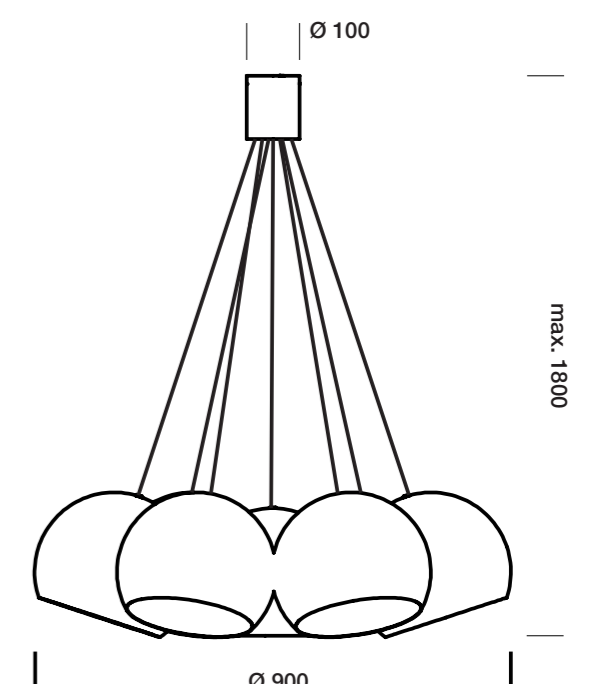

SPHERE SUSPENSION

DESIGNED BY ALAIN MONNENS

tossB

PRODUCT INFORMATION

SPHERE 1

LAMP TYPE	RETROFIT LED
FITTING	E27
WATTAGE	15W
VOLTAGE	230V
CLASS	1

ORDER CODE

BLACK	T46H1IZL
WHITE	T46H1IWL

SPHERE 3

LAMP TYPE	RETROFIT LED
FITTING	E27
WATTAGE	3x15W
VOLTAGE	230V
CLASS	1

ORDER CODE

BLACK	T46H2IZL
WHITE	T46H2IWL

SPHERE 7

LAMP TYPE	RETROFIT LED
FITTING	E27
WATTAGE	7x15W
VOLTAGE	230V
CLASS	1

ORDER CODE

BLACK	T46H3IZL
WHITE	T46H3IWL

SPHERE BIG 1

LAMP TYPE	RETROFIT LED
FITTING	E27
WATTAGE	15W
VOLTAGE	230V
CLASS	1

ORDER CODE

BLACK	T46H4IZL
WHITE	T46H4IWL

SPHERE BIG 3

LAMP TYPE	RETROFIT LED
FITTING	E27
WATTAGE	3x15W
VOLTAGE	230V
CLASS	1

ORDER CODE

BLACK	T46H5IZL
WHITE	T46H5IWL

SPHERE BIG 7

LAMP TYPE	RETROFIT LED
FITTING	E27
WATTAGE	7x15W
VOLTAGE	230V
CLASS	1

ORDER CODE

BLACK	T46H6IZL
WHITE	T46H6IWL

tossB

TOSSB.COM
CREATORS OF LIGHTING UNITS