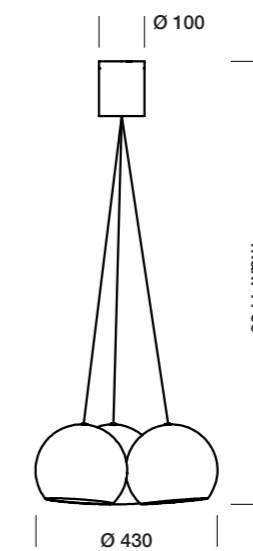

SPHERE SUSPENSION

DESIGNED BY ALAIN MONNENS

tossB

PRODUCT INFORMATION

SPHERE 1

LAMP TYPE	RETROFIT LED
FITTING	E27
WATTAGE	15W
VOLTAGE	230V
CLASS	1

ORDER CODE

BLACK	T46H1IZL
WHITE	T46H1IWL

SPHERE 3

LAMP TYPE	RETROFIT LED
FITTING	E27
WATTAGE	3x15W
VOLTAGE	230V
CLASS	1

ORDER CODE

BLACK	T46H2IZL
WHITE	T46H2IWL

SPHERE 7

LAMP TYPE	RETROFIT LED
FITTING	E27
WATTAGE	7x15W
VOLTAGE	230V
CLASS	1

ORDER CODE

BLACK	T46H3IZL
WHITE	T46H3IWL

SPHERE BIG 1

LAMP TYPE	RETROFIT LED
FITTING	E27
WATTAGE	15W
VOLTAGE	230V
CLASS	1

ORDER CODE

BLACK	T46H4IZL
WHITE	T46H4IWL

SPHERE BIG 3

LAMP TYPE	RETROFIT LED
FITTING	E27
WATTAGE	3x15W
VOLTAGE	230V
CLASS	1

ORDER CODE

BLACK	T46H5IZL
WHITE	T46H5IWL

SPHERE BIG 7

LAMP TYPE	RETROFIT LED
FITTING	E27
WATTAGE	7x15W
VOLTAGE	230V
CLASS	1

ORDER CODE

BLACK	T46H6IZL
WHITE	T46H6IWL

tossB

TOSSB.COM
CREATORS OF LIGHTING UNITS