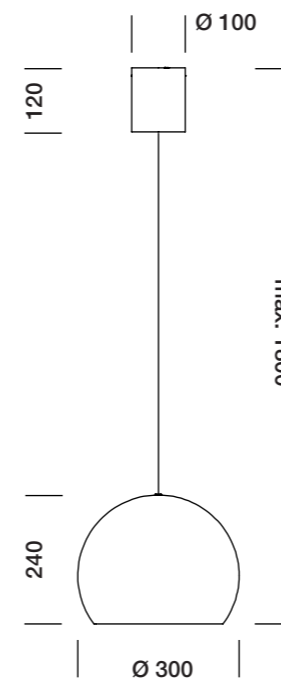

SPHERE SUSPENSION

DESIGNED BY ALAIN MONNENS

tossB

PRODUCT INFORMATION

SPHERE 1

LAMP TYPE	RETROFIT LED
FITTING	E27
WATTAGE	15W
VOLTAGE	230V
CLASS	1

ORDER CODE

BLACK	T46H1IZL
WHITE	T46H1IWL

SPHERE 3

LAMP TYPE	RETROFIT LED
FITTING	E27
WATTAGE	3x15W
VOLTAGE	230V
CLASS	1

ORDER CODE

BLACK	T46H2IZL
WHITE	T46H2IWL

SPHERE 7

LAMP TYPE	RETROFIT LED
FITTING	E27
WATTAGE	7x15W
VOLTAGE	230V
CLASS	1

ORDER CODE

BLACK	T46H3IZL
WHITE	T46H3IWL

SPHERE BIG 1

LAMP TYPE	RETROFIT LED
FITTING	E27
WATTAGE	15W
VOLTAGE	230V
CLASS	1

ORDER CODE

BLACK	T46H4IZL
WHITE	T46H4IWL

SPHERE BIG 3

LAMP TYPE	RETROFIT LED
FITTING	E27
WATTAGE	3x15W
VOLTAGE	230V
CLASS	1

ORDER CODE

BLACK	T46H5IZL
WHITE	T46H5IWL

SPHERE BIG 7

LAMP TYPE	RETROFIT LED
FITTING	E27
WATTAGE	7x15W
VOLTAGE	230V
CLASS	1

ORDER CODE

BLACK	T46H6IZL
WHITE	T46H6IWL

tossB

TOSSB.COM
CREATORS OF LIGHTING UNITS