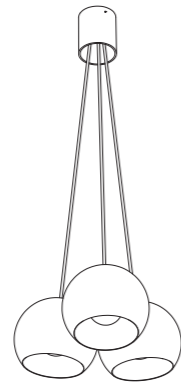

SPHERE SUSPENSION

DESIGNED BY ALAIN MONNENS

tossB

PRODUCT INFORMATION

SPHERE 1

LAMP TYPE	RETROFIT LED
FITTING	E27
WATTAGE	15W
VOLTAGE	230V
CLASS	1

ORDER CODE

BLACK	T46H1IZL
WHITE	T46H1IWL

SPHERE 3

LAMP TYPE	RETROFIT LED
FITTING	E27
WATTAGE	3x15W
VOLTAGE	230V
CLASS	1

ORDER CODE

BLACK	T46H2IZL
WHITE	T46H2IWL

SPHERE 7

LAMP TYPE	RETROFIT LED
FITTING	E27
WATTAGE	7x15W
VOLTAGE	230V
CLASS	1

ORDER CODE

BLACK	T46H3IZL
WHITE	T46H3IWL

SPHERE BIG 1

LAMP TYPE	RETROFIT LED
FITTING	E27
WATTAGE	15W
VOLTAGE	230V
CLASS	1

ORDER CODE

BLACK	T46H4IZL
WHITE	T46H4IWL

SPHERE BIG 3

LAMP TYPE	RETROFIT LED
FITTING	E27
WATTAGE	3x15W
VOLTAGE	230V
CLASS	1

ORDER CODE

BLACK	T46H5IZL
WHITE	T46H5IWL

SPHERE BIG 7

LAMP TYPE	RETROFIT LED
FITTING	E27
WATTAGE	7x15W
VOLTAGE	230V
CLASS	1

ORDER CODE

BLACK	T46H6IZL
WHITE	T46H6IWL

tossB

TOSSB.COM
CREATORS OF LIGHTING UNITS