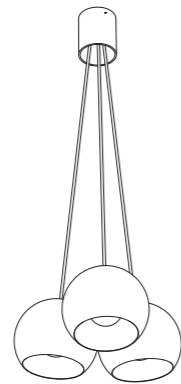

SPHERE SUSPENSION

DESIGNED BY ALAIN MONNENS

tossB

PRODUCT INFORMATION

SPHERE 1

LAMP TYPE	RETROFIT LED
FITTING	E27
WATTAGE	15W
VOLTAGE	230V
CLASS	1

ORDER CODE

BLACK	T46H1IZL
WHITE	T46H1IWL

SPHERE 3

LAMP TYPE	RETROFIT LED
FITTING	E27
WATTAGE	3x15W
VOLTAGE	230V
CLASS	1

ORDER CODE

BLACK	T46H2IZL
WHITE	T46H2IWL

SPHERE 7

LAMP TYPE	RETROFIT LED
FITTING	E27
WATTAGE	7x15W
VOLTAGE	230V
CLASS	1

ORDER CODE

BLACK	T46H3IZL
WHITE	T46H3IWL

SPHERE BIG 1

LAMP TYPE	RETROFIT LED
FITTING	E27
WATTAGE	15W
VOLTAGE	230V
CLASS	1

ORDER CODE

BLACK	T46H4IZL
WHITE	T46H4IWL

SPHERE BIG 3

LAMP TYPE	RETROFIT LED
FITTING	E27
WATTAGE	3x15W
VOLTAGE	230V
CLASS	1

ORDER CODE

BLACK	T46H5IZL
WHITE	T46H5IWL

SPHERE BIG 7

LAMP TYPE	RETROFIT LED
FITTING	E27
WATTAGE	7x15W
VOLTAGE	230V
CLASS	1

ORDER CODE

BLACK	T46H6IZL
WHITE	T46H6IWL

tossB

TOSSB.COM
CREATORS OF LIGHTING UNITS