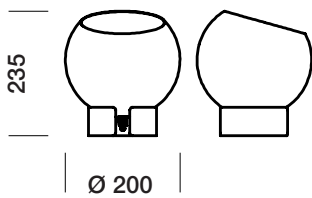

SPHERE FLOOR

DESIGNED BY ALAIN MONNENS

tossB

PRODUCT INFORMATION

SPHERE FLOOR

LAMP TYPE	RETROFIT LED
FITTING	E27
WATTAGE	15W
VOLTAGE	230V
CLASS	1

ORDER CODE

BLACK	T46F1IZL
WHITE	T46F1IWL