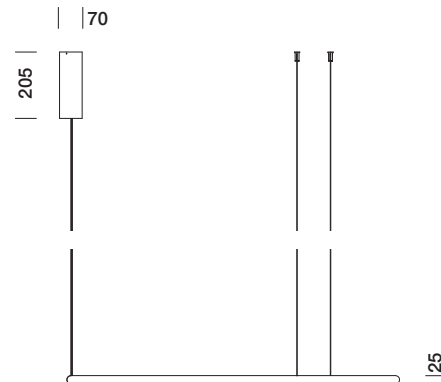

HOOLA 100

LAMP TYPE	LED
COLOUR TEMP.	24 - 27 - 3000K
WATTAGE	60W
VOLTAGE	230V
LUMEN	3540
GEAR	INCLUDED
CLASS	1

ORDER CODE 2400K

BLACK	T92H4DZL
WHITE	T92H4DWL

ORDER CODE 2700K

BLACK	T92H10DZL
WHITE	T92H10DWL

ORDER CODE 3000K

BLACK	T92H2DZL
WHITE	T92H2DWL

HOOLA 100 DIM

LAMP TYPE	LED
COLOUR TEMP.	24 - 27 - 3000K
WATTAGE	60W
VOLTAGE	230V
LUMEN	3540
GEAR	INCLUDED 0-10V
CLASS	1

ORDER CODE 2400K

BLACK	T92H4DZLD
WHITE	T92H4DWLD

ORDER CODE 2700K

BLACK	T92H10DZLD
WHITE	T92H10DWLD

ORDER CODE 3000K

BLACK	T92H2DZLD
WHITE	T92H2DWLD

HOOLA 100 WITHOUT BASE & DRIVER

LAMP TYPE	LED
COLOUR TEMP.	24 - 27 - 3000K
WATTAGE	60W
VOLTAGE	24V
LUMEN	3540
GEAR	NOT INCLUDED
CLASS	2

ORDER CODE 2400K

BLACK	T92H8DZL
WHITE	T92H8DWL

ORDER CODE 2700K

BLACK	T92H12DZL
WHITE	T92H12DWL

ORDER CODE 3000K

BLACK	T92H6DZL
WHITE	T92H6DWL

1000

1000

60

205

25

70

205

25