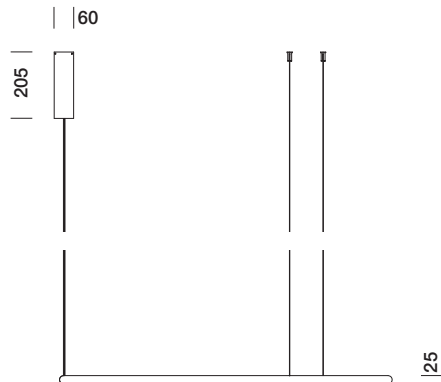

HOOLA 100

DESIGNED BY JOS MULLER

tossB

PRODUCT INFORMATION

HOOLA 100

LAMP TYPE	LED
COLOUR TEMP.	24 - 27 - 3000K
WATTAGE	60W
VOLTAGE	230V
LUMEN	3540
GEAR	INCLUDED
CLASS	1

ORDER CODE 2400K

BLACK	T92H4DZL
WHITE	T92H4DWL

ORDER CODE 2700K

BLACK	T92H10DZL
WHITE	T92H10DWL

ORDER CODE 3000K

BLACK	T92H2DZL
WHITE	T92H2DWL

HOOLA 100 DIM

LAMP TYPE	LED
COLOUR TEMP.	24 - 27 - 3000K
WATTAGE	60W
VOLTAGE	230V
LUMEN	3540
GEAR	INCLUDED 0-10V
CLASS	1

ORDER CODE 2400K

BLACK	T92H4DZLD
WHITE	T92H4DWLD

ORDER CODE 2700K

BLACK	T92H10DZLD
WHITE	T92H10DWLD

ORDER CODE 3000K

BLACK	T92H2DZLD
WHITE	T92H2DWLD

HOOLA 100 WITHOUT BASE & DRIVER

LAMP TYPE	LED
COLOUR TEMP.	24 - 27 - 3000K
WATTAGE	60W
VOLTAGE	24V
LUMEN	3540
GEAR	NOT INCLUDED
CLASS	2

ORDER CODE 2400K

BLACK	T92H8DZL
WHITE	T92H8DWL

ORDER CODE 2700K

BLACK	T92H12DZL
WHITE	T92H12DWL

ORDER CODE 3000K

BLACK	T92H6DZL
WHITE	T92H6DWL

1000

1000