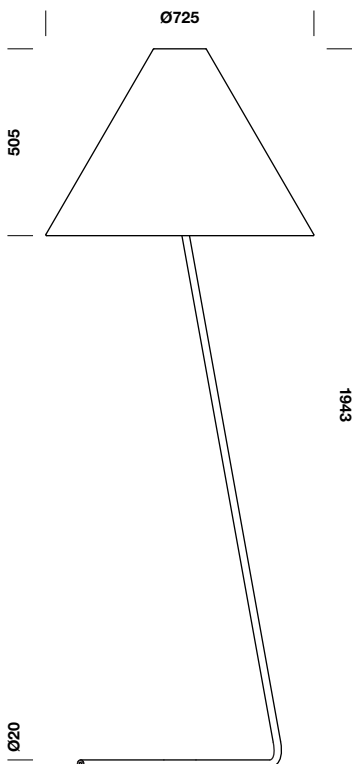

HAT

DESIGNED BY ALAIN MONNENS

tossB

PRODUCT INFORMATION

HAT

LAMP TYPE	RETROFIT LED
FITTING	E27
WATTAGE	15W
VOLTAGE	230V
CLASS	1

ORDER CODE SHADE

BLACK	TS65B
WHITE	TS65W

ORDER CODE BASE

BLACK	T67F1IZL
WHITE	T67F1IWL

tossB