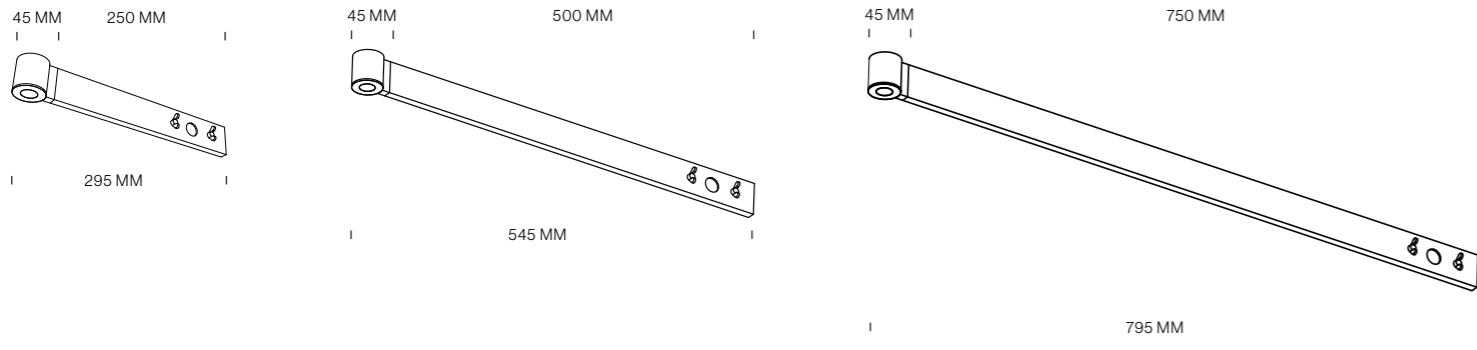

LAMP TYPE	LED
GEAR	INCLUDED (TRIAC)
WATTAGE	3 OR 4 SPOTS 4W
CLASS	1

ORDER CODE

BLACK ANODIZED	T108C1DZL
WHITE PAINTED	T108C1DWL

GRID BASE B WITH DRIVER

LAMP TYPE	LED
GEAR	INCLUDED (TRIAC)
WATTAGE	MAX. 2 SPOTS 4W
CLASS	1

ARMS 1 SPOT

ARMS 2 SPOTS

CONNECTION PIECES

BASE WITH DRIVER

EXAMPLES - HOW TO ORDER

tossB

TOSSB.COM
CREATORS OF LIGHTING UNITS