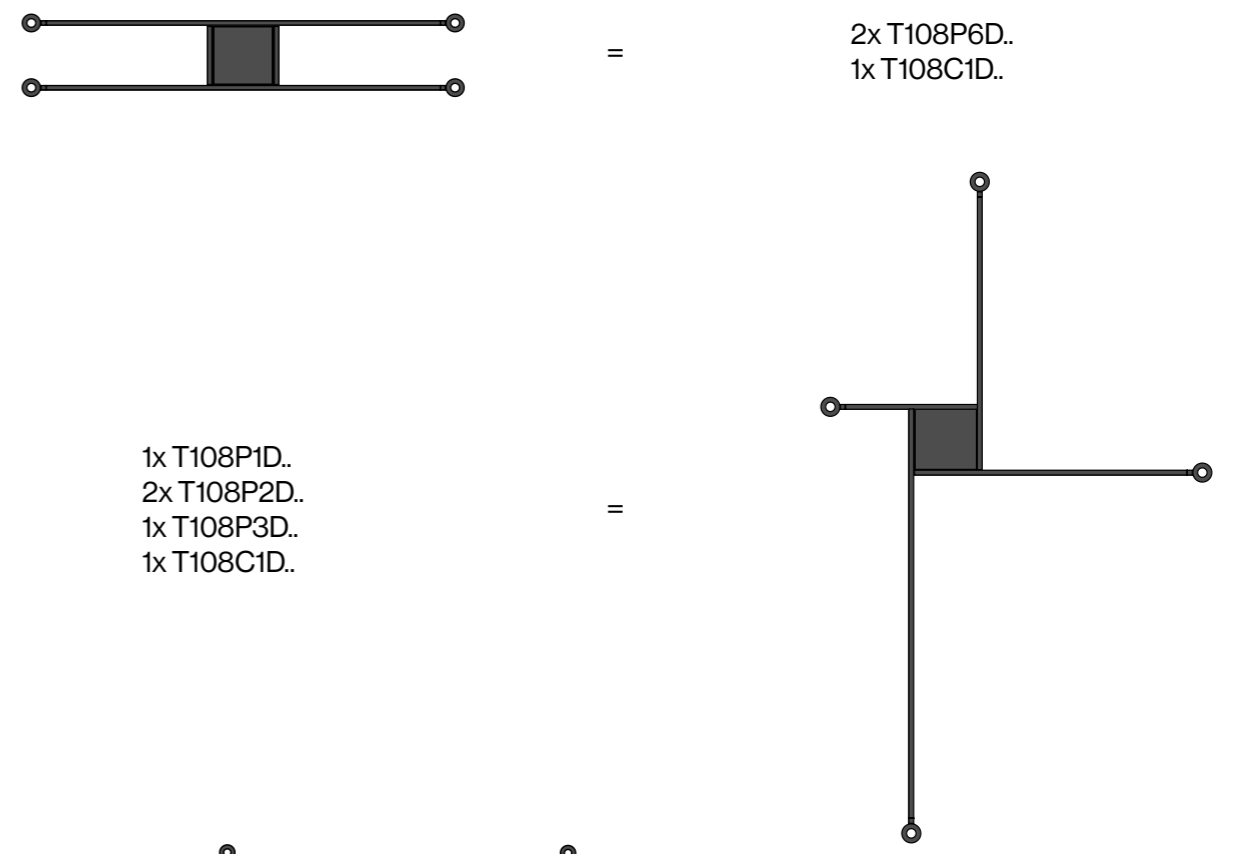

LAMP TYPE	LED
GEAR	INCLUDED (TRIAC)
WATTAGE	3 OR 4 SPOTS 4W
CLASS	1

ORDER CODE

BLACK ANODIZED	T108C1DZL
WHITE PAINTED	T108C1DWL

GRID BASE B WITH DRIVER

LAMP TYPE	LED
GEAR	INCLUDED (TRIAC)
WATTAGE	MAX. 2 SPOTS 4W
CLASS	1

ARMS 1 SPOT

ARMS 2 SPOTS

CONNECTION PIECES

BASE WITH DRIVER

EXAMPLES - HOW TO ORDER

tossB

TOSSB.COM
CREATORS OF LIGHTING UNITS