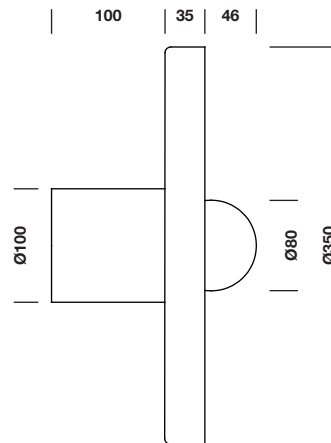

DISK

DESIGNED BY JEAN-FRANÇOIS D'OR

tossB

PRODUCT INFORMATION

DISK SUSPENSION

LAMP TYPE	RETROFIT LED
FITTING	E27
WATTAGE	15W
VOLTAGE	230V
CLASS	1

ORDER CODE

WHITE	T66H1IWLWL
-------	------------

ORDER CODE

WHITE	T66A1IWLWL
-------	------------

MINI DISK CEILING/WALL

LAMP TYPE	RETROFIT LED
FITTING	E27
WATTAGE	15W
VOLTAGE	230V
CLASS	1

ORDER CODE

WHITE	T66A2IWLWL
-------	------------

CABLE GUIDE

ORDER CODE

WHITE	TP40WL
-------	--------

CABLE GUIDE WITH STRAIN RELIEF

ORDER CODE

WHITE	TP41WL
-------	--------

DISK SUSPENSION

MINI DISK SUSPENSION

DISK CEILING/WALL

MINI DISK CEILING/WALL