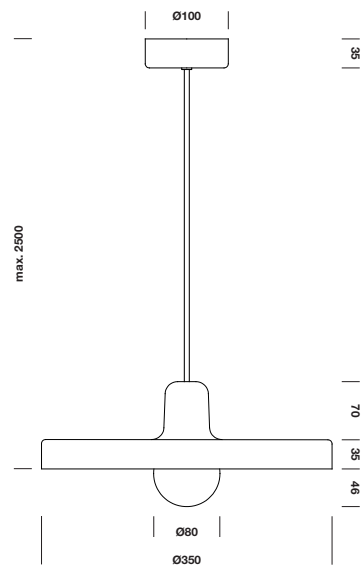

DISK

DESIGNED BY JEAN-FRANÇOIS D'OR

tossB

PRODUCT INFORMATION

DISK SUSPENSION

LAMP TYPE	RETROFIT LED
FITTING	E27
WATTAGE	15W
VOLTAGE	230V
CLASS	1

ORDER CODE

WHITE	T66H1IWLWL
-------	------------

MINI DISK SUSPENSION

LAMP TYPE	RETROFIT LED
FITTING	E27
WATTAGE	15W
VOLTAGE	230V
CLASS	1

ORDER CODE

WHITE	T66H2IWLWL
-------	------------

DISK CEILING/WALL

LAMP TYPE	RETROFIT LED
FITTING	E27
WATTAGE	15W
VOLTAGE	230V
CLASS	1

ORDER CODE

WHITE	T66A1IWLWL
-------	------------

MINI DISK CEILING/WALL

LAMP TYPE	RETROFIT LED
FITTING	E27
WATTAGE	15W
VOLTAGE	230V
CLASS	1

ORDER CODE

WHITE	T66A2IWLWL
-------	------------

CABLE GUIDE

ORDER CODE

WHITE	TP40WL
-------	--------

CABLE GUIDE WITH STRAIN RELIEF

ORDER CODE

WHITE	TP41WL
-------	--------

DISK SUSPENSION

MINI DISK SUSPENSION

DISK CEILING/WALL

MINI DISK CEILING/WALL