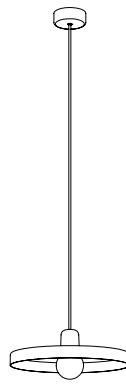

DISK

DESIGNED BY JEAN-FRANÇOIS D'OR

tossB

PRODUCT INFORMATION

DISK SUSPENSION

LAMP TYPE	RETROFIT LED
FITTING	E27
WATTAGE	15W
VOLTAGE	230V
CLASS	1

ORDER CODE

WHITE	T66H1IWLWL
-------	------------

MINI DISK SUSPENSION

LAMP TYPE	RETROFIT LED
FITTING	E27
WATTAGE	15W
VOLTAGE	230V
CLASS	1

ORDER CODE

WHITE	T66H2IWLWL
-------	------------

DISK CEILING/WALL

LAMP TYPE	RETROFIT LED
FITTING	E27
WATTAGE	15W
VOLTAGE	230V
CLASS	1

ORDER CODE

WHITE	T66A1IWLWL
-------	------------

MINI DISK CEILING/WALL

LAMP TYPE	RETROFIT LED
FITTING	E27
WATTAGE	15W
VOLTAGE	230V
CLASS	1

ORDER CODE

WHITE	T66A2IWLWL
-------	------------

CABLE GUIDE

ORDER CODE

WHITE	TP40WL
-------	--------

CABLE GUIDE WITH STRAIN RELIEF

ORDER CODE

WHITE	TP41WL
-------	--------

DISK SUSPENSION

MINI DISK SUSPENSION

DISK CEILING/WALL

MINI DISK CEILING/WALL