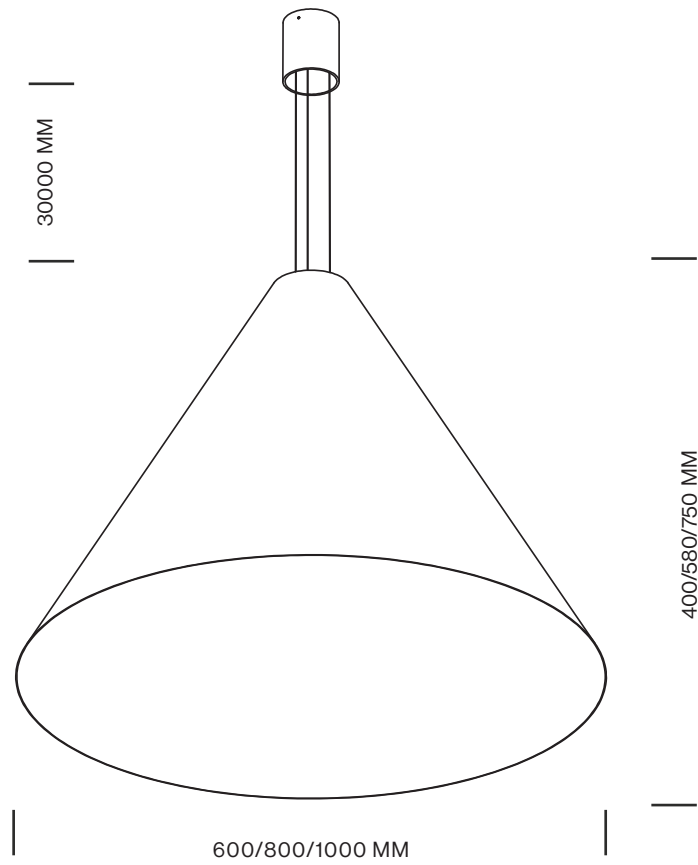

CONE

DESIGNED BY ALAIN MONNENS

tossB

PRODUCT INFORMATION

CONE S CEILING

LAMP TYPE	RETROFIT LED
FITTING	E27
WATTAGE	3x15W
VOLTAGE	230V
CLASS	1

ORDER CODE

WHITE T48C4IWL

CONE M CEILING

LAMP TYPE	RETROFIT LED
FITTING	E27
WATTAGE	3x15W
VOLTAGE	230V
CLASS	1

ORDER CODE

WHITE T48C3IWL

CONE L CEILING

LAMP TYPE	RETROFIT LED
FITTING	E27
WATTAGE	3x15W
VOLTAGE	230V
CLASS	1

ORDER CODE

WHITE T48C2IWL

CONE S SUSPENSION

LAMP TYPE	RETROFIT LED
FITTING	E27
WATTAGE	3x15W
VOLTAGE	230V
CLASS	1

ORDER CODE

WHITE T48H4IWL

CONE M SUSPENSION

LAMP TYPE	RETROFIT LED
FITTING	E27
WATTAGE	3x15W
VOLTAGE	230V
CLASS	1

ORDER CODE

WHITE T48H3IWL

CONE L SUSPENSION

LAMP TYPE	RETROFIT LED
FITTING	E27
WATTAGE	3x15W
VOLTAGE	230V
CLASS	1

ORDER CODE

WHITE T48H2IWL

CONE CEILING

CONE SUSPENSION