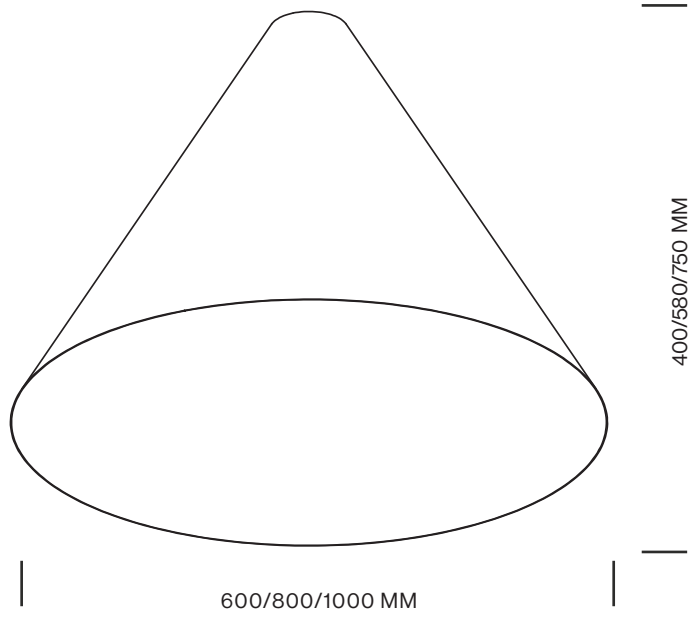

CONE CEILING