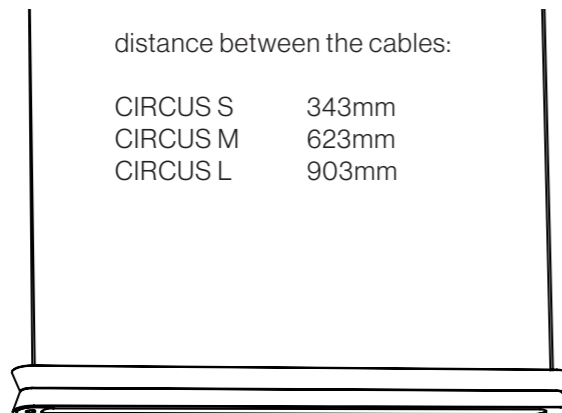

HOW TO ORDER:  
T109H27D.. +  
T109H31D.. +  
T109P2D.. +  
driver

CIRCUS S: 380 mm

CIRCUS M: 660 mm  
CIRCUS L: 940 mm

distance between the cables:

CIRCUS S	343mm
CIRCUS M	623mm
CIRCUS L	903mm

tossB

**TOSSB.COM**  
CREATORS OF LIGHTING UNITS