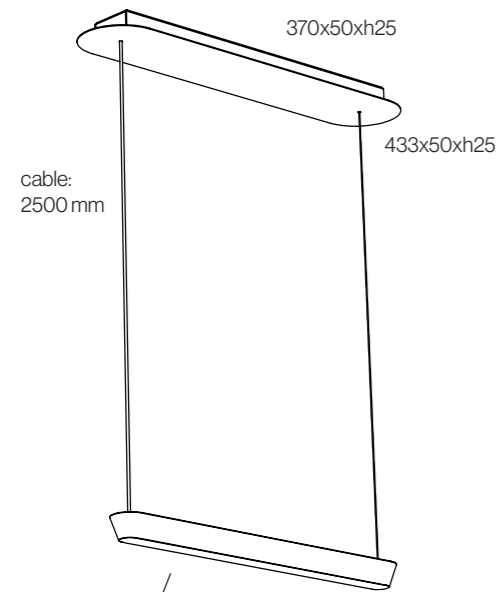

HOW TO ORDER:  
T109H27D.. +  
T109H31D.. +  
T109P2D.. +  
driver

CIRCUS S: 380 mm

CIRCUS M: 660 mm  
CIRCUS L: 940 mm

distance between the cables:

CIRCUS S	343mm
CIRCUS M	623mm
CIRCUS L	903mm

tossB

**TOSSB.COM**  
CREATORS OF LIGHTING UNITS