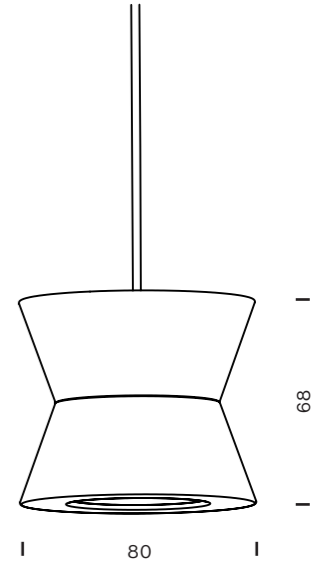

CIRCUS DIABOLO

DESIGNED BY JEAN-FRANÇOIS D'OR

tossB

PRODUCT INFORMATION

CIRCUS DIABOLO - C1S 5.5CM

LAMP TYPE	LED
COLOUR TEMP.	2700K
WATTAGE	6W
VOLTAGE	17.3V - 350mA
LUMEN	450
GEAR	NOT INCLUDED
CLASS	2

ORDER CODE

CIRCUS DIABOLO - SB 10CM (TRIAC)

LAMP TYPE	LED
COLOUR TEMP.	2700K
WATTAGE	6W
VOLTAGE	230V
LUMEN	450
GEAR	INCLUDED (TRIAC)
CLASS	1

ORDER CODE

BLACK ANODIZED	T109DH3DZL
CHAMPAGNE ROSÉ	T109DH3DCR

CIRCUS DIABOLO BIG - C1S 5.5CM

DRIVERS

TRIAC 4-10W (8.5-28V) - 350mA

86x38xh21 ID01DP06

PUSH/1-10V 18W (2-53V) - 350mA

110x52xh22 ID01DP04

DALI 20W (3-45V) - 350mA

78x41xH22 EL20DALI

CIRCUS DIABOLO BIG - SB 10CM (DALI)

86x38xh21 ID01DP06

PUSH/1-10V 18W (2-53V) - 350mA

110x52xh22 ID01DP04

DALI 20W (3-45V) - 500mA

78x41xH22 EL20DALI

tossB

TOSSB.COM
CREATORS OF LIGHTING UNITS