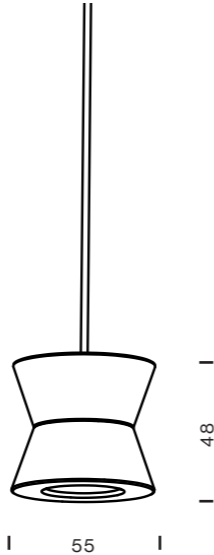

CIRCUS DIABOLO

DESIGNED BY JEAN-FRANÇOIS D'OR

tossB

PRODUCT INFORMATION

CIRCUS DIABOLO - C1S 5.5CM

LAMP TYPE	LED
COLOUR TEMP.	2700K
WATTAGE	6W
VOLTAGE	17.3V - 350mA
LUMEN	450
GEAR	NOT INCLUDED
CLASS	2

ORDER CODE

BLACK ANODIZED	T109DH1DZL
CHAMPAGNE ROSÉ	T109DH1DCR

CIRCUS DIABOLO - SB 5.5CM

LAMP TYPE	LED
COLOUR TEMP.	2700K
WATTAGE	6W
VOLTAGE	17.3V - 350mA
LUMEN	450
GEAR	NOT INCLUDED
CLASS	1

ORDER CODE

BLACK ANODIZED	T109DH2DZL
CHAMPAGNE ROSÉ	T109DH2DCR

CIRCUS DIABOLO - SB 10CM (TRIAC)

LAMP TYPE	LED
COLOUR TEMP.	2700K
WATTAGE	6W
VOLTAGE	230V
LUMEN	450
GEAR	INCLUDED (TRIAC)
CLASS	1

ORDER CODE

BLACK ANODIZED	T109DH3DZL
CHAMPAGNE ROSÉ	T109DH3DCR

CIRCUS DIABOLO BIG - C1S 5.5CM

DRIVERS

TRIAC 4-10W (8.5-28V) - 350mA

86x38xh21 ID01DP06

PUSH/1-10V 18W (2-53V) - 350mA

110x52xh22 ID01DP04

DALI 20W (3-45V) - 350mA

78x41xH22 EL20DALI

CIRCUS DIABOLO BIG - SB 10CM (DALI)