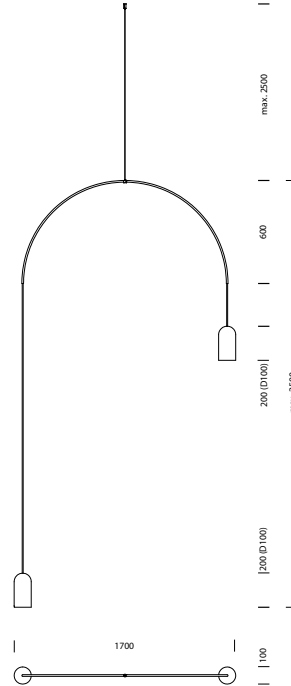

BOW XL FLOOR