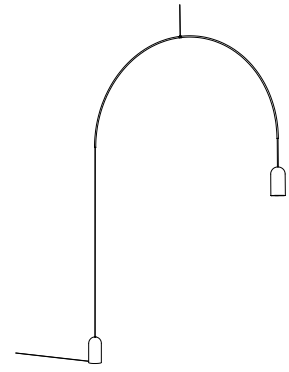

BOW XL FLOOR

LAMP TYPE	RETROFIT LED
FITTING	E27
WATTAGE	15W
VOLTAGE	230V
CLASS	1

ORDER CODE

BLACK	T97F2IZL