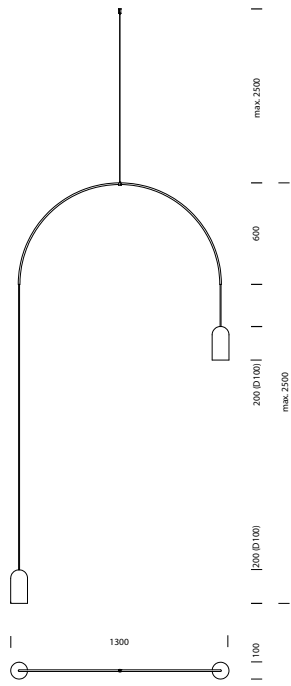

BOW FLOOR

BOW XL FLOOR

BOW FLOOR MINI

BOW XL FLOOR MINI