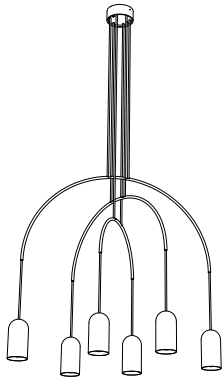

# BOW III

DESIGNED BY DAVID DOLCINI

**tossB**

**PRODUCT INFORMATION**

## BOW III S+M+L

LAMP TYPE	RETROFIT LED
FITTING	E27
WATTAGE	6x15W
VOLTAGE	230V
CLASS	1

### ORDER CODE

BLACK	T97H7IZL
-------	----------

## BOW III S+M+L MINI

LAMP TYPE	RETROFIT LED
FITTING	E27
WATTAGE	6x15W
VOLTAGE	230V
CLASS	1