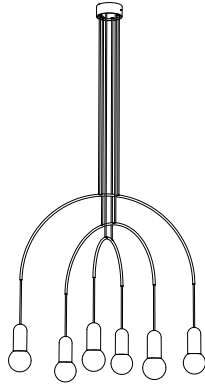

# BOW III

DESIGNED BY DAVID DOLCINI

**tossB**

**PRODUCT INFORMATION**

## BOW III S+M+L

LAMP TYPE	RETROFIT LED
FITTING	E27
WATTAGE	6x15W
VOLTAGE	230V
CLASS	1

### ORDER CODE

BLACK	T97H7IZL
-------	----------

## BOW III S+M+L MINI

LAMP TYPE	RETROFIT LED
FITTING	E27
WATTAGE	6x15W
VOLTAGE	230V
CLASS	1