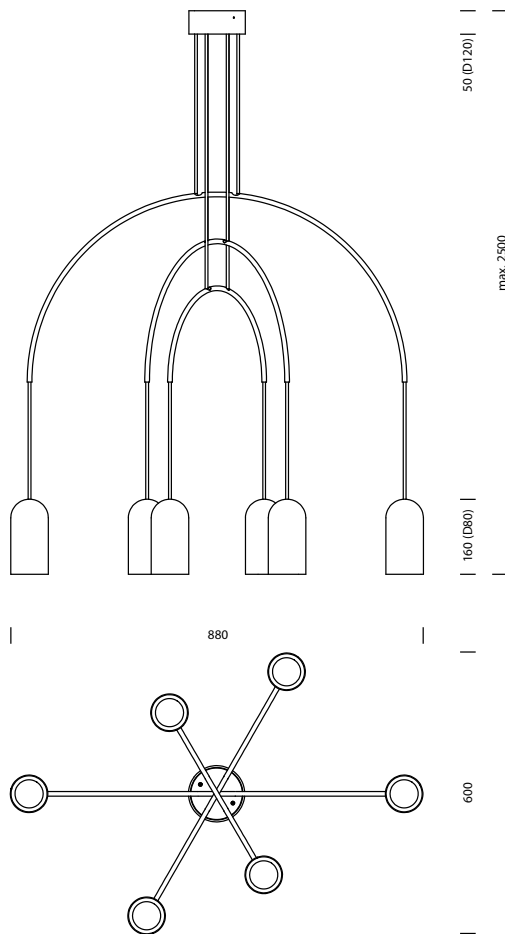

## BOW III S+M+L

LAMP TYPE	RETROFIT LED
FITTING	E27
WATTAGE	6x15W
VOLTAGE	230V
CLASS	1

### ORDER CODE

BLACK	T97H7IZL
-------	----------

## BOW III S+M+L MINI

LAMP TYPE	RETROFIT LED
FITTING	E27
WATTAGE	6x15W
VOLTAGE	230V
CLASS	1

### ORDER CODE

BLACK	T97H14IZL
-------	-----------