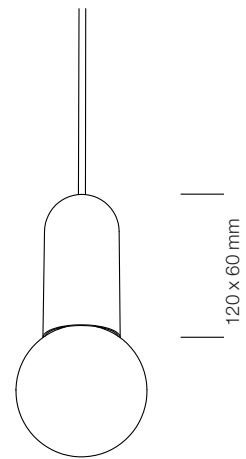

BOW MINI DETAIL