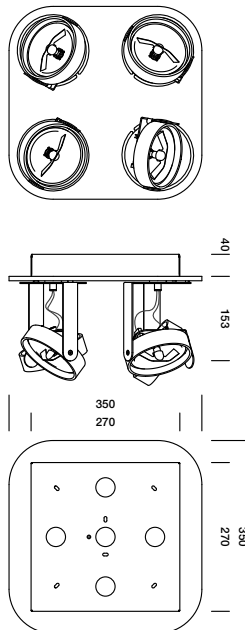

BIG BANG 4 SQUARE

DESIGNED BY ALAIN MONNENS

tossB

PRODUCT INFORMATION

BIG BANG 4 SQUARE 12V

LAMP TYPE	RETROFIT LED
FITTING	GU5.3
WATTAGE	10W
VOLTAGE	12V
GEAR	NOT INCLUDED
CLASS	1

ORDER CODE H15

ALUMINIUM	T43C2HAB
BLACK	T43C2HZL
WHITE	T43C2HWL

ORDER CODE H40

ALUMINIUM	T43C3HAB
BLACK	T43C3HZL
WHITE	T43C3HWL

BIG BANG 4 SQUARE 230V

LAMP TYPE	RETROFIT LED
FITTING	GU10
WATTAGE	10W
VOLTAGE	230V
GEAR	-
CLASS	1

ORDER CODE

ALUMINIUM	T43C1HAB
BLACK	T43C1HZL
WHITE	T43C1HWL