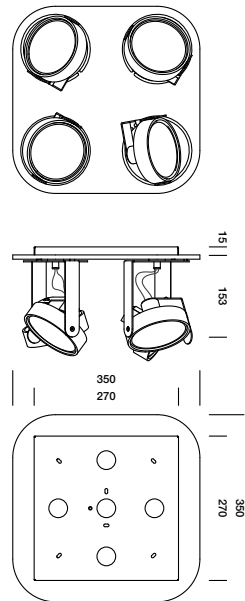

BIG BANG 4 SQUARE

DESIGNED BY ALAIN MONNENS

tossB

PRODUCT INFORMATION

BIG BANG 4 SQUARE 12V

LAMP TYPE	RETROFIT LED
FITTING	GU5.3
WATTAGE	10W
VOLTAGE	12V
GEAR	NOT INCLUDED
CLASS	1

ORDER CODE H15

ALUMINIUM	T43C2HAB
BLACK	T43C2HZL
WHITE	T43C2HWL

ORDER CODE H40

ALUMINIUM	T43C3HAB
BLACK	T43C3HZL
WHITE	T43C3HWL

BIG BANG 4 SQUARE 230V

LAMP TYPE	RETROFIT LED
FITTING	GU10
WATTAGE	10W
VOLTAGE	230V
GEAR	-
CLASS	1

ORDER CODE

ALUMINIUM	T43C1HAB
BLACK	T43C1HZL
WHITE	T43C1HWL