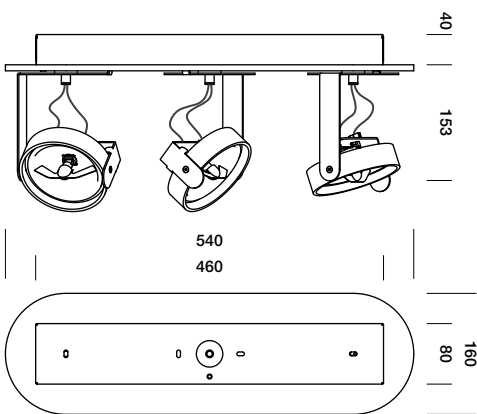

BIG BANG 3

DESIGNED BY ALAIN MONNENS

tossB

PRODUCT INFORMATION

BIG BANG 3 12V

LAMP TYPE	RETROFIT LED
FITTING	GU5.3
WATTAGE	10W
VOLTAGE	12V
GEAR	NOT INCLUDED
CLASS	1

ORDER CODE H15

ALUMINIUM	T40C2HAB
BLACK	T40C2HZL
WHITE	T40C2HWL

ORDER CODE H40

ALUMINIUM	T40C3HAB
BLACK	T40C3HZL
WHITE	T40C3HWL

BIG BANG 3 230V

LAMP TYPE	RETROFIT LED
FITTING	GU10
WATTAGE	10W
VOLTAGE	230V
GEAR	-
CLASS	1

ORDER CODE

ALUMINIUM	T40C1HAB
BLACK	T40C1HZL
WHITE	T40C1HWL