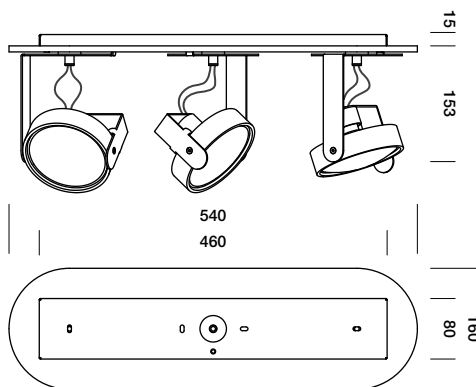

BIG BANG 3

DESIGNED BY ALAIN MONNENS

tossB

PRODUCT INFORMATION

BIG BANG 3 12V

LAMP TYPE	RETROFIT LED
FITTING	GU5.3
WATTAGE	10W
VOLTAGE	12V
GEAR	NOT INCLUDED
CLASS	1

ORDER CODE H15

ALUMINIUM	T40C2HAB
BLACK	T40C2HZL
WHITE	T40C2HWL

ORDER CODE H40

ALUMINIUM	T40C3HAB
BLACK	T40C3HZL
WHITE	T40C3HWL

BIG BANG 3 230V

LAMP TYPE	RETROFIT LED
FITTING	GU10
WATTAGE	10W
VOLTAGE	230V
GEAR	-
CLASS	1

ORDER CODE

ALUMINIUM	T40C1HAB
BLACK	T40C1HZL
WHITE	T40C1HWL