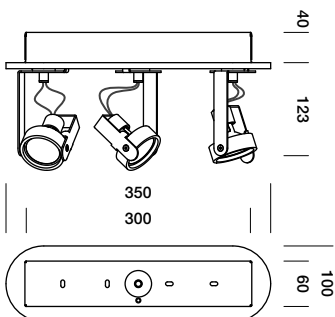

BANG 3

DESIGNED BY ALAIN MONNENS

tossB

PRODUCT INFORMATION

BANG 3 12V

LAMP TYPE	RETROFIT LED
FITTING	GU5.3
WATTAGE	10W
VOLTAGE	12V
GEAR	NOT INCLUDED
CLASS	1

ORDER CODE H15

ALUMINIUM	T35C2HAB
BLACK	T35C2HZL
WHITE	T35C2HWL

ORDER CODE H40

ALUMINIUM	T35C3HAB
BLACK	T35C3HZL
WHITE	T35C3HWL

BANG 3 230V

LAMP TYPE	RETROFIT LED
FITTING	GU10
WATTAGE	10W
VOLTAGE	230V
GEAR	-
CLASS	1

ORDER CODE

ALUMINIUM	T35C1HAB
BLACK	T35C1HZL
WHITE	T35C1HWL