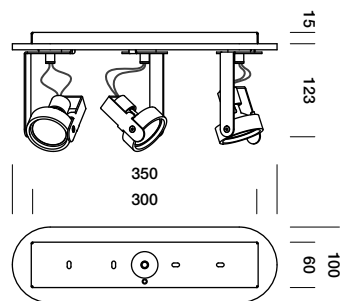

BANG 3

DESIGNED BY ALAIN MONNENS

tossB

PRODUCT INFORMATION

BANG 3 12V

LAMP TYPE	RETROFIT LED
FITTING	GU5.3
WATTAGE	10W
VOLTAGE	12V
GEAR	NOT INCLUDED
CLASS	1

ORDER CODE H15

ALUMINIUM	T35C2HAB
BLACK	T35C2HZL
WHITE	T35C2HWL

ORDER CODE H40

ALUMINIUM	T35C3HAB
BLACK	T35C3HZL
WHITE	T35C3HWL

BANG 3 230V

LAMP TYPE	RETROFIT LED
FITTING	GU10
WATTAGE	10W
VOLTAGE	230V
GEAR	-
CLASS	1

ORDER CODE

ALUMINIUM	T35C1HAB
BLACK	T35C1HZL
WHITE	T35C1HWL