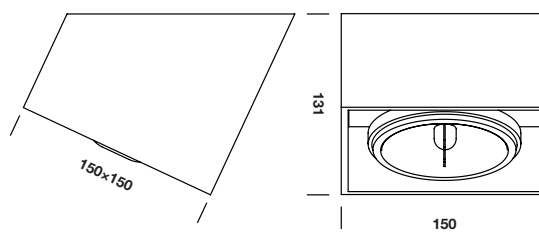

25° SPOT

LAMP TYPE	RETROFIT LED
FITTING	G53
WATTAGE	15W
VOLTAGE	230V
GEAR	INCLUDED
CLASS	1

ORDER CODE

ALUMINIUM	T75C1HAB
BLACK	T75C1HZL
WHITE	T75C1HWL