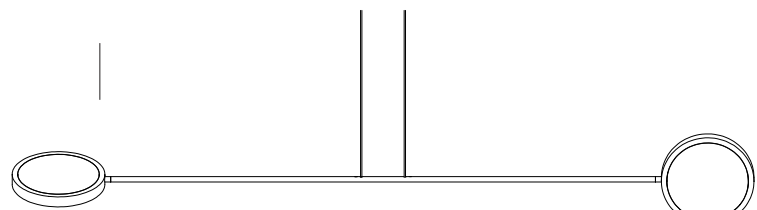

mobi arm L - 100cm

black painted
white painted

T101P3DZL
T101P3DWL

D170

1020

D170

karveelstraat 2
8380 zeebrugge, belgium

+32 (0)50 54 35 49
+32 (0)50 54 35 40

info@tossb.com
www.tossb.com

tossB reserves the right to alter materials, dimensions and characteristics without prior notice. This documentation replaces all previous documentation. Read the installation-instructions carefully. Our general terms and conditions shall apply notwithstanding any stipulation to the contrary to all the orders and agreements with tossB. You can obtain a copy of these conditions on demand.

Product documentation © tossB 2019. All rights reserved.