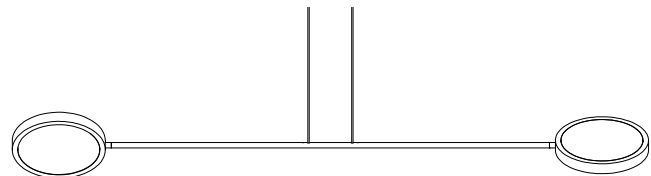

black painted
white painted

T101P1DZL
T101P1DWL

D170

620

D170

mobi arm M - 80cm

black painted
white painted

T101P2DZL
T101P2DWL