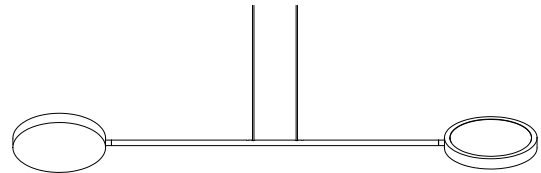

D240 H42

order 2 arms by choice with this base

mobi III base

black painted
white painted

T101H3DZL
T101H3DWL

D240 H42

order 3 arms by choice with this base

mobi arm S - 60cm

black painted
white painted

T101P1DZL
T101P1DWL

D170

620

D170

mobi arm M - 80cm

black painted
white painted

T101P2DZL
T101P2DWL