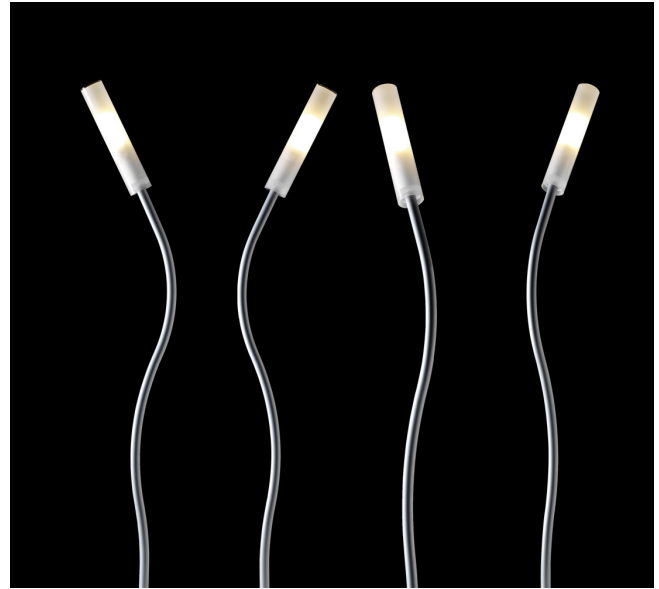

flower

design by alain monnens

Slim, playful, organic, frivolous: all terms which can perfectly be applied to this new and stylish outdoor lighting system. The elegantly curved form of the mounting bar looks as though it might have been shaped by nature itself, whilst the wind whistles around the armature as though it was designed with only this in mind!

The system is easy to integrate into shrub and plant borders, but is equally graceful sited at the edge of your lawn. The FLOWER is available with a pin or fixed base.

flower pin

lamp type	retrofit LED
fitting	E27
max. watt	15W
voltage	230V
class	2
IP	56
diameter	60/25 mm
height	1600 mm

order code

white	T45F1FWL
black	T45F1FZL

flower fixed

lamp type	retrofit LED
fitting	E27
max. watt	15W
voltage	230V
class	2
IP	56
diameter	60/25 mm
height	1350 mm

order code

white	T45F2FWL
black	T45F2FZL