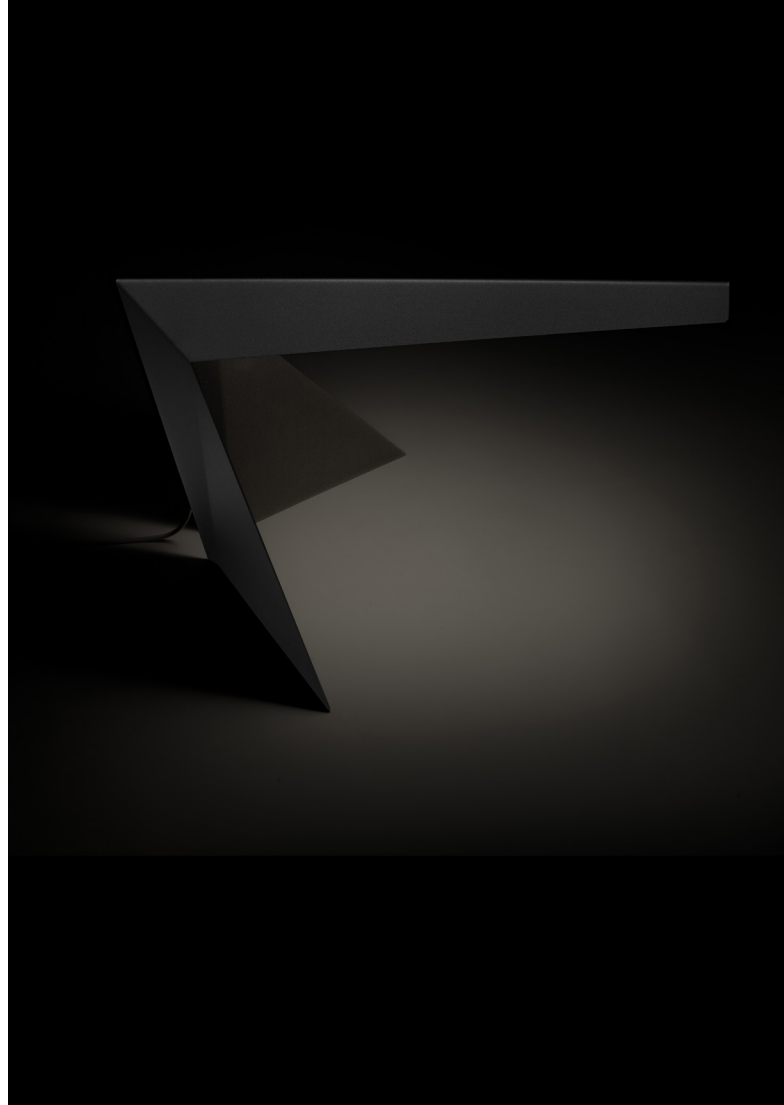

crane

design by alain monnens

The CRANE is a desk luminaire, striking a balance between functionality and style. The design originates from exploring the most interesting and useful form out of 1 single folded plate, just like an origami crane bird. The foot has been folded into a straight angle so that the loss of work space is minimized. Therefore the CRANE is excellent to place on the corner of your desk.

crane

lamp type	LED
colour temp.	3000K
max. watt	8W
voltage	230V
lumen	1120
class	1
gear	incorporated
length	610 mm
width	405 mm
height	520 mm

order code

white	T76T1DWL
black	T76T1DZL
