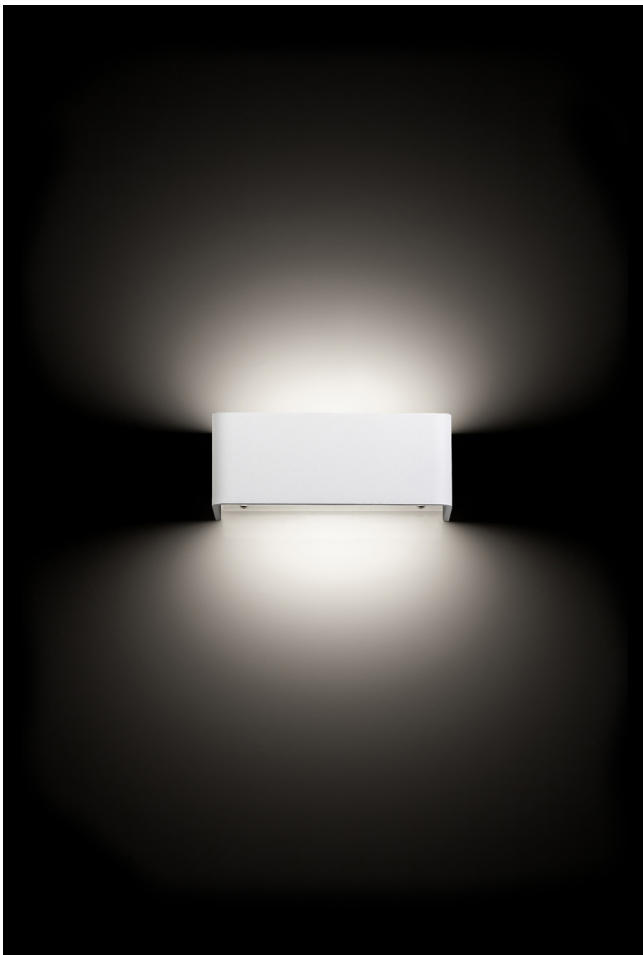

brace

design by alain monnens

brace wall by L.A. Licht

The BRACE has a neat, minimalist design, with a thick, folded aluminium plate. The BRACE looks equally good at home, in the office or in any other “professional” setting.

brace wall H

brace wall LED

brace wall LED dim

lamp type	retrofit LED
fitting	R7s (114)
max. watt	10W
voltage	230V
class	1
gear	-
length	200 mm
width	90 mm
height	75 mm

order code	
aluminium	T63A1HAB
white	T63A1HWL
black	T63A1HZL

lamp type	LED
colour temp.	2700K
max. watt	8W + 4W
voltage	230V
lumen	800 + 400
class	1
gear	incorporated
length	200 mm
width	90 mm
height	75 mm

order code	
aluminium	T63A1DAB
white	T63A1DWL
black	T63A1DZL

lamp type	LED
colour temp.	2700K
max. watt	8W + 4W
voltage	230V
lumen	800 + 400
class	1
gear	incorporated (TRIAC)
length	200 mm
width	90 mm
height	75 mm

order code	
aluminium	T63A1DABD
white	T63A1DWLD
black	T63A1DZLD